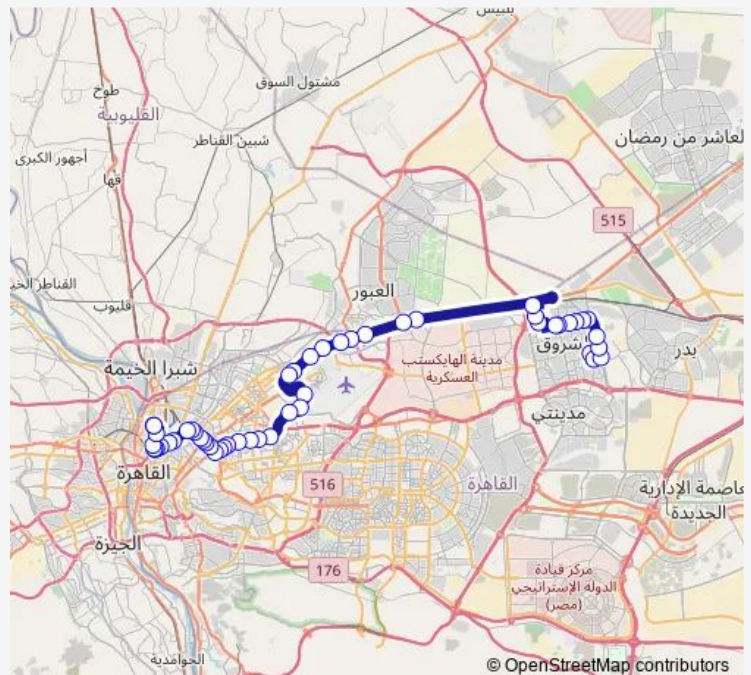

AI Shorouq Water Station

8th District - AI Shorouq

AI Horreya Square

City Mall - AI Shorouq

MIU - Obour

Obour Tunnel

Nefertari International School

Ismailiya Desert Road - Belbeis Desert Road

10th of Ramadan Station - Ismailiya Desert Road

Huckstep Bridge - Start

Kia Motors - Joseph Tito Street

Route schedule

AI Shorouq — Dawaran Shubra

Monday	06:30-15:00
Tuesday	06:30-15:00
Wednesday	06:30-15:00
Thursday	06:30-15:00
Friday	06:30-15:00
Saturday	06:30-15:00
Sunday	06:30-15:00

Route info

Direction: AI Shorouq

Stops: 51

Trip Duration: 2 hour 58 min

1016 — Dawaran Shubra-AI Shorouq

Al Hennawy Furniture - Airport Road

Al Rahma Mosque - Airport Road

Sheraton Bus Station

Saturday 06:30-15:00

Sunday 06:30-15:00

Route info

Direction: Dawaran Shubra

Stops: 43

Trip Duration: 2 hour 10 min

10th of Ramadan Station - Ismailiya Desert Road

Ismailiya Desert Road - Belbeis Desert Road