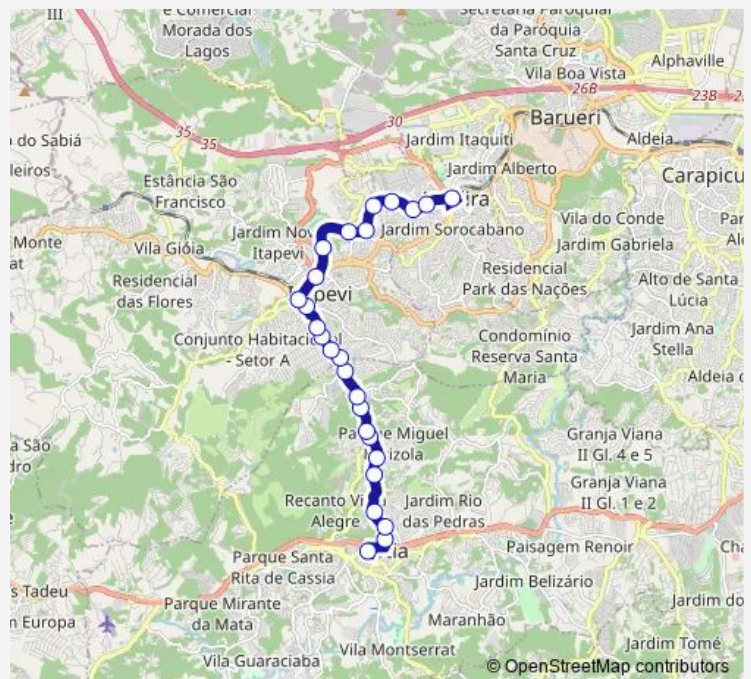

Avenida Feres Nacif Chaluppe (Estacao Itapeví)

Parada Metropolitana Benedito de Abreu

Route schedule

Terminal Metropolitan de Cotia — Terminal Municipal de Jandira

Monday 00:10-23:35

Tuesday 00:10-23:35

Wednesday 00:10-23:35

Thursday 00:10-23:35

Friday 00:10-23:35

Saturday 00:00-23:30

Sunday —

Route info

Direction: Terminal Metropolitan de Cotia

Stops: 26

Trip Duration: 0 hour 45 min

■ 870EX1 — Jandira (Centro) - Cotia (Terminal Metropolitan DE Cotia)

Parada Metropolitana Conjunto Habitacional Cardoso (Estacao Engenheiro Cardoso)

Parada Metropolitana Amerindia

Corredor Oeste - Estacao Antonio Cardoso da Fonseca - Jardim Vitapolis Itapevi - SP 06693-310 Brasil

Monday 03:15-22:55

Tuesday 03:15-22:55

Wednesday 03:15-22:55

Thursday 03:15-22:55

Friday 03:15-22:55

Saturday 05:15-22:45

Sunday —

Route info