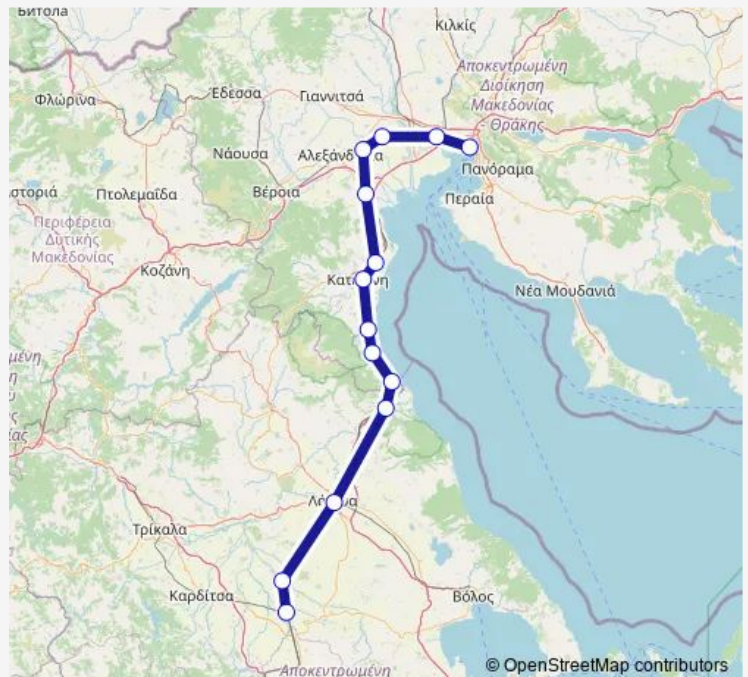

Rail Θεσσαλονίκη - Καλαμπάκα

[Go to website](#)

Direction

undefined — undefined

0 stops

[Open route schedule](#)

Route schedule

undefined — undefined

Monday	16:17
Tuesday	16:17
Wednesday	16:17
Thursday	16:17
Friday	16:17
Saturday	16:17
Sunday	16:17

Route info

Direction:

Stops: 0

Trip Duration: – min

■ Θεσσαλονίκη - Καλαμπάκα

Rail time schedules and route maps are available in an offline PDF at busmaps.com. Use the busmaps.com website to see live bus times, train schedule or subway schedule, and step-by-step directions for all public transit in Katerini