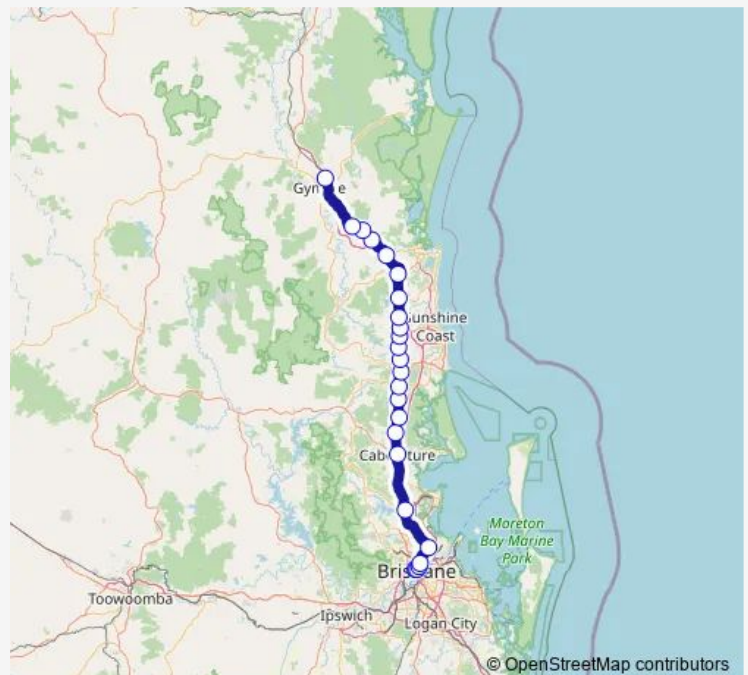

Monday —

Tuesday —

Wednesday —

Thursday —

Friday 09:29

Saturday —

Sunday —

Route info

Direction: Roma Street station, platform 9

Stops: 24

Trip Duration: 3 hour 14 min

BRGY — Brisbane City - Gympie North line

Cooran station, platform 1

Traveston station, platform 1

Gympie North station, platform 1

Direction

Roma Street station, platform 9 — Gympie North station, platform 1

24 stops

[Open route schedule](#)

Roma Street station, platform 9

Central station, platform 6

Fortitude Valley station, platform 4

Thursday 09:29

Friday —

Saturday 17:00

Sunday 12:00-17:00

Route info

Direction: Roma Street station, platform 9

Stops: 24

Trip Duration: 3 hour 14 min