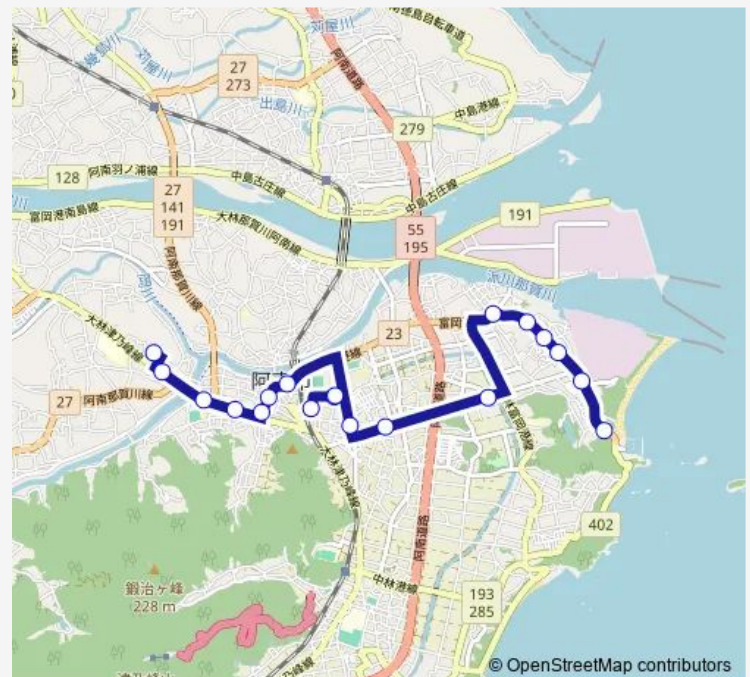

### Route schedule

北ノ脇 — 阿南駅前

Monday	11:45
Tuesday	11:45
Wednesday	11:45
Thursday	11:45
Friday	11:45
Saturday	11:45
Sunday	11:45

### Route info

Direction: 北ノ脇

Stops: 17

Trip Duration: 0 hour 22 min

## Route info

Direction: 阿南医療センター前

Stops: 19

Trip Duration: 0 hour 26 min

## Route info

Direction: 淡島海岸

Stops: 19

Trip Duration: 0 hour 26 min

207 淡島線 Bus time schedules and route maps are available in an offline PDF at busmaps.com. Use the busmaps.com website to see live bus times, train schedule or subway schedule, and step-by-step directions for all public transit in Anan