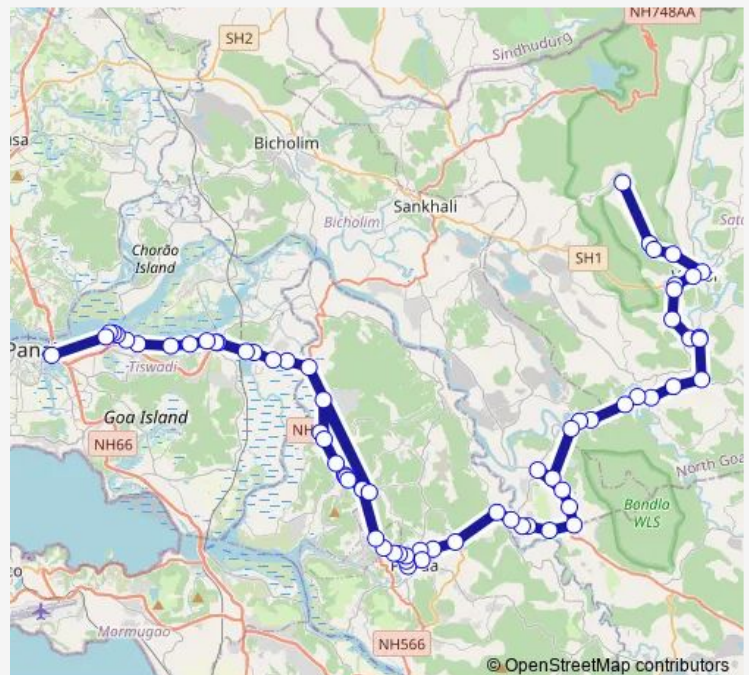

### Route info

Direction: Zarme

Stops: 67

Trip Duration: 2 hour 15 min

■ MRG96 — Panaji - Zarme

Usgao

Kumyakade

Kelini