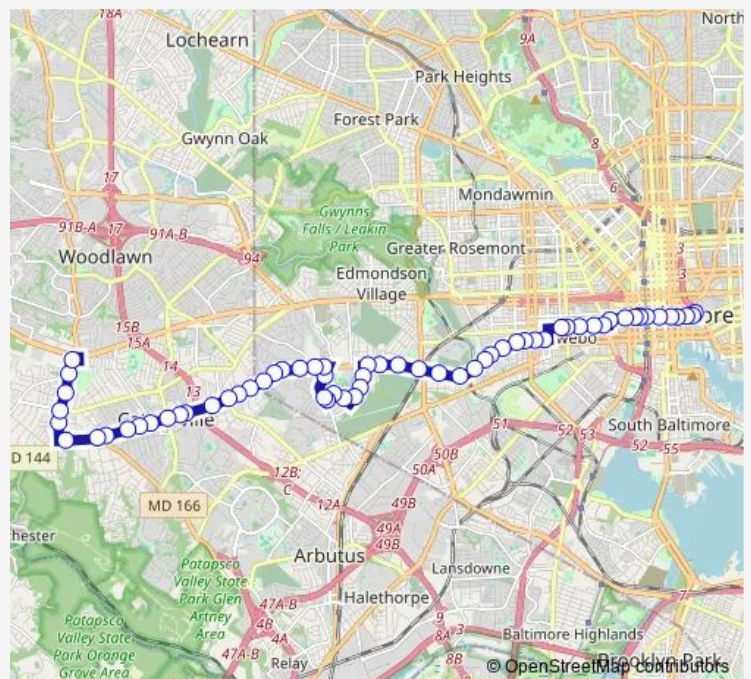

Lombard ST & Fulton fs wb

Lombard ST & Payson ST wb

Frederick AVE & Pulaski ST wb

Frederick AVE & Bentalou ST wb

**Route schedule**

Saratoga ST & Lexington St — Rolling Rd & Baltimore National Pike

Monday 04:15-22:50

Tuesday 03:03-22:50

Wednesday 03:03-22:50

Thursday 03:03-22:50

Friday 03:03-22:50

Saturday 03:03-22:40

Sunday 05:00-01:47<sup>+1</sup>

**Route info**

Direction: Saratoga ST & Lexington St

Stops: 62

Trip Duration: 0 hour 58 min

Frederick AVE & Catherine ST wb

Frederick AVE & Franklinton RD wb

Frederick AVE & Eastlynne AVE wb

Frederick AVE & Fonthill AVE wb

Frederick AVE & Mount Olivet LN wb

Frederick AVE & Hilton ST fs wb