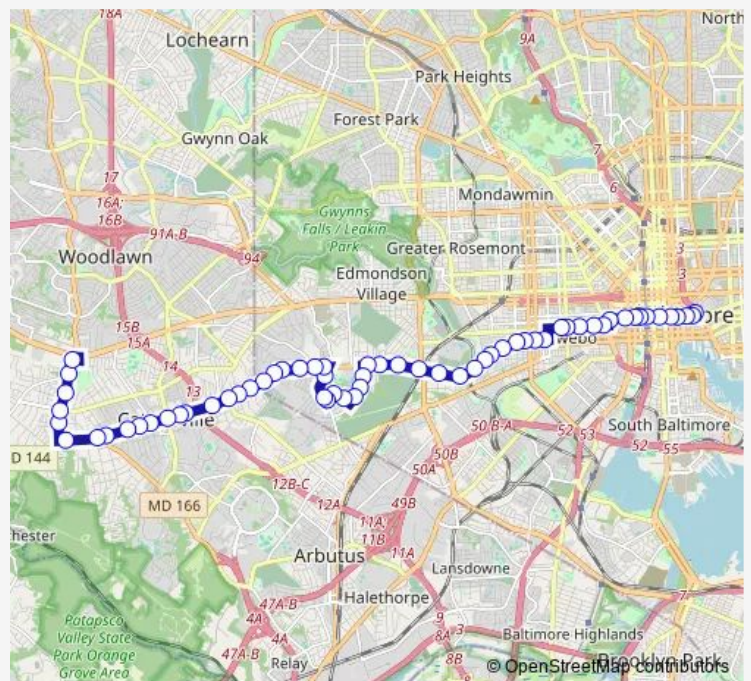

Frederick AVE & Bentalou ST wb

Route schedule

Saratoga ST & Lexington St — Rolling Rd & Baltimore National Pike

Monday 04:15-22:50

Tuesday 03:03-22:50

Wednesday 03:03-22:50

Thursday 03:03-22:50

Friday 03:03-22:50

Saturday 03:03-22:40

Sunday 05:00-01:47<sup>+1</sup>

Route info

Direction: Saratoga ST & Lexington St

Stops: 62

Trip Duration: 0 hour 46 min

Citylink Purple — City Hall - Paradise/Catonsville

Frederick AVE & Catherine ST wb

Frederick AVE & Franklinton RD wb

Frederick AVE & Eastlynne AVE wb

Frederick AVE & Fonthill AVE wb

Frederick AVE & Mount Olivet LN wb

Frederick AVE & Hilton ST fs wb

Frederick AVE & Morley ST wb

Frederick AVE & Loudon AVE wb