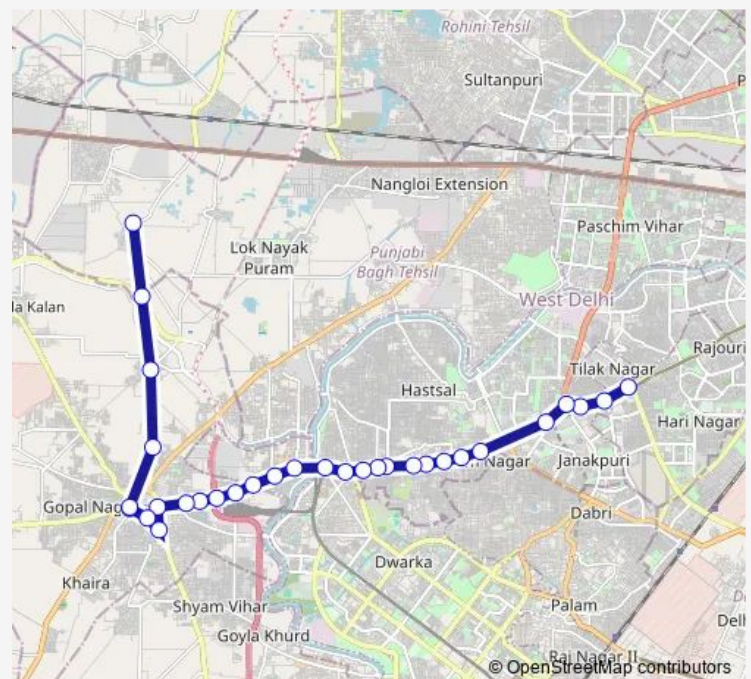

Thursday 07:31-18:00

Friday 07:31-18:00

Saturday 07:31-18:00

Sunday 07:31-18:00

Route info

Direction: Tilak Nagar Terminal

Stops: 31

Trip Duration: 1 hour 17 min