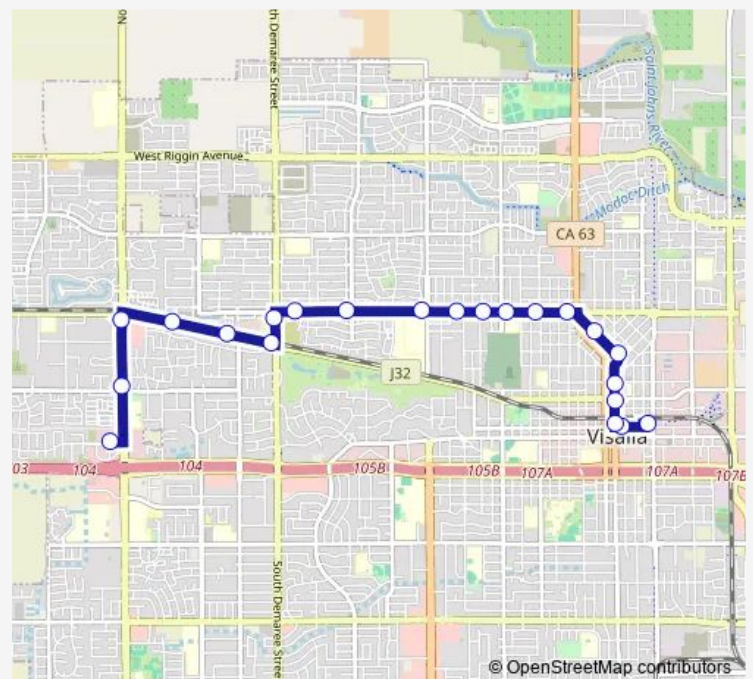

### Direction

Visalia Medical Clinic — Visalia Transit Center

24 stops

[Open route schedule](#)

Visalia Medical Clinic

Akers & Hurley (Nb)

Akers & Hurley

Akers & Goshen

### Route schedule

Visalia Medical Clinic — Visalia Transit Center

Monday 06:30-21:30

Tuesday 06:30-21:30

Wednesday 06:30-21:30

Thursday 06:30-21:30

Friday 06:30-21:30

Saturday 08:30-18:30

### Route info

Direction: Visalia Medical Clinic

Stops: 24

Trip Duration: 0 hour 25 min

Rt 6 — Route 6

Murray & Locust

Santa Fe & Murray

Visalia Transit Center

**Direction**

Visalia Transit Center — Visalia Medical Clinic

22 stops

[Open route schedule](#)

Visalia Transit Center

Center &amp; Court

Court &amp; Center

Court &amp; Murray