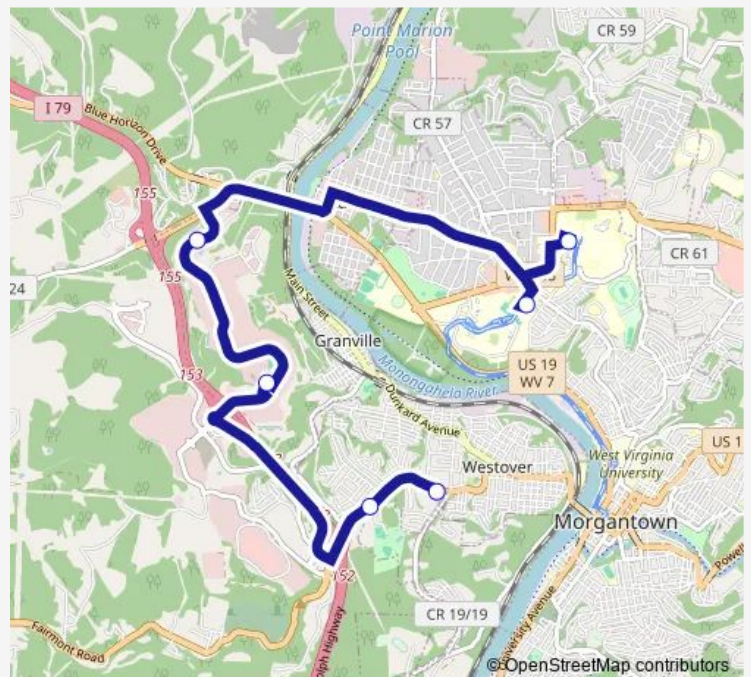

### Route schedule

Mountaineer Station — Westover Terminal

Monday	06:26
Tuesday	06:26
Wednesday	06:26
Thursday	06:26
Friday	06:26
Saturday	07:26
Sunday	—

### Route info

Direction: Mountaineer Station

Stops: 6

Trip Duration: 0 hour 27 min

RT 6 — Gold Line

**Direction**

Westover Terminal — Mountaineer Station

7 stops

[Open route schedule](#)

Westover Terminal

Westover Bp

Walmart - Utc

UTC Theater

Star City Cvs

Towers

Mountaineer Station

## Route schedule

Westover Terminal — Mountaineer Station

Monday	06:00
Tuesday	06:00
Wednesday	06:00
Thursday	06:00
Friday	06:00
Saturday	07:00
Sunday	—