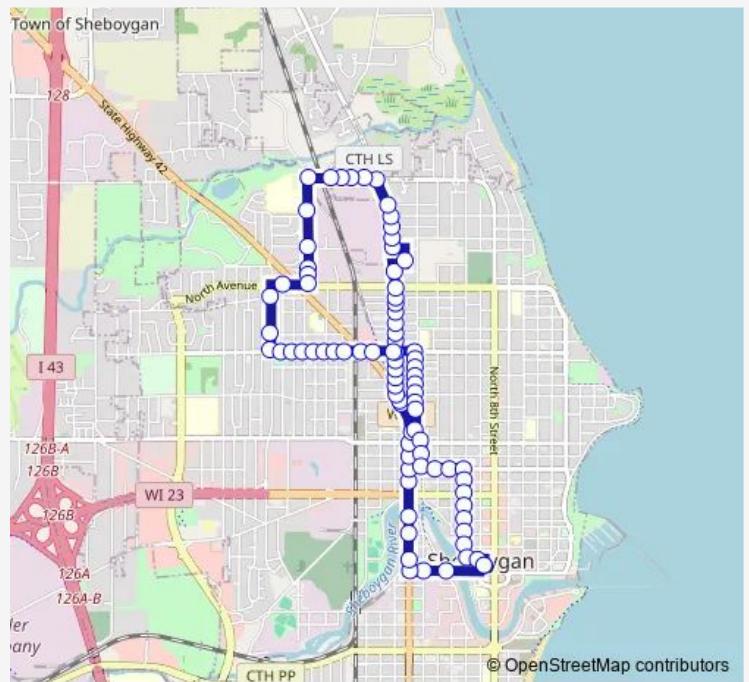

N. 15th St. & Geele Ave.

N. 15th St. & Logan Ave.

Route schedule

Downtown Transit Center — Downtown Transit Center

Monday 05:15-19:45

Tuesday 05:15-19:45

Wednesday 05:15-19:45

Thursday 05:15-19:45

Friday 05:15-19:45

Saturday 08:45-14:45

Sunday —

Route info

Direction: Downtown Transit Center

Stops: 83

Trip Duration: 0 hour 28 min

3 North

N. 15th St. & Lenz Ct.

N. 15th St. & Annie Ct.

N. 15th St. & Martin Ave.

N. 15th St. & Division Ave.

N. 15th St. & Main Ave.

N. 15th St. & North Ave.

N. 15th St. & School Ave.

Piggly Wiggly

N. 15th St. & Mayflower Ave.

N. 15th St. & Grand Ave.

N. 15th St. & Columbus Ave.

N. 15th St. & Pershing Ave.

N. 15th St. & Mac Arthur Ave.

N. 15th St. & Eisner Ave.

Eisner Ave. & N. 17th St.

Eisner Ave. & Hubert Ct.