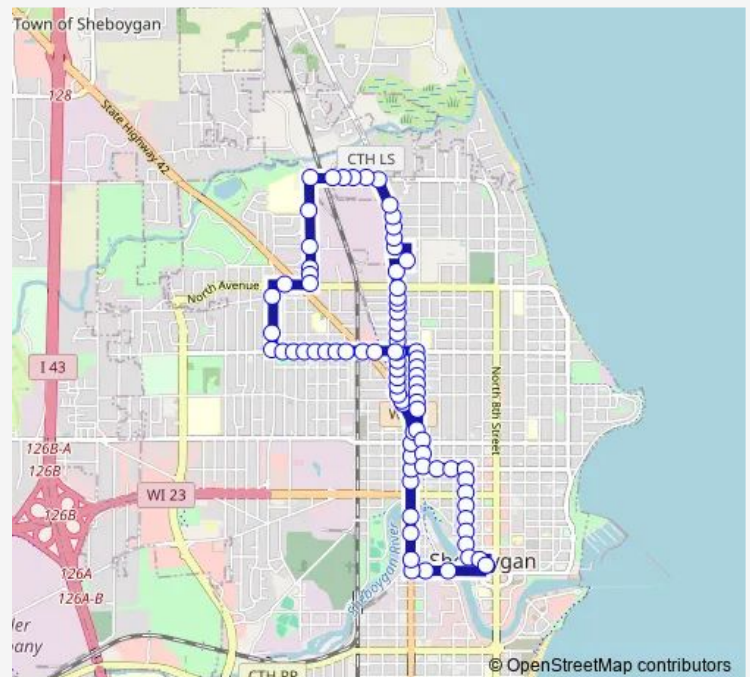

Calumet Dr. & Winter Ct.

Calumet Dr. & Saemann Ave

Calumet Dr. & Lincoln Ave.

N. 15th St. & Marie Ct.

N. 15th St. & Bluff Ave.

N. 15th St. & Carl Ave.

N. 15th St. & Heermann Ct.

N. 15th St. & Geele Ave.

N. 15th St. & Logan Ave.

### Route schedule

Downtown Transit Center — Downtown Transit Center

Monday 05:15-19:45

Tuesday 05:15-19:45

Wednesday 05:15-19:45

Thursday 05:15-19:45

Friday 05:15-19:45

Saturday 08:45-14:45

### Route info

Direction: Downtown Transit Center

Stops: 83

Trip Duration: 0 hour 28 min

3 North

N. 15th St. & Lenz Ct.

N. 15th St. & Annie Ct.

N. 15th St. & Martin Ave.