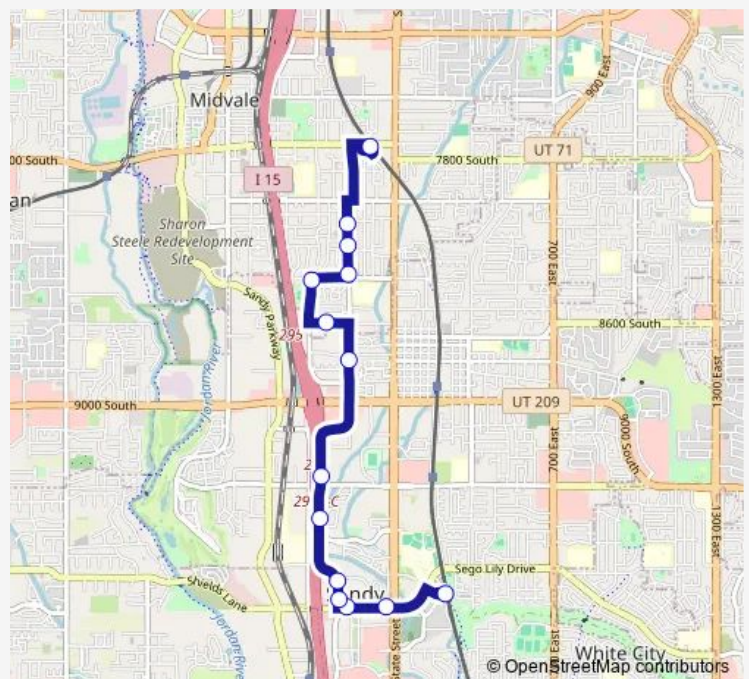

Monroe St @ 8375 S

Monroe St @ 8235 S

Monroe St @ 8137 S

Midvale Center Station (Bay B)

Route schedule

Sandy Civic Center Station (Bay C) — Midvale Center Station (Bay B)

Monday 05:58-20:58

Tuesday 05:58-20:58

Wednesday 05:58-20:58

Thursday 05:58-20:58

Friday 05:58-20:58

Saturday 06:38-20:38

Sunday —

Route info

Direction: Sandy Civic Center Station (Bay C)

Stops: 14

Trip Duration: 0 hour 20 min

F525 — Midvale Flex

Direction

Midvale Center Station (Bay B) — Sandy Civic Center Station (Bay C)

18 stops

[Open route schedule](#)

Midvale Center Station (Bay B)

Center St @ 49 W

Wasatch St @ 14 W

Wasatch St @ 78 W

Monroe St @ 8130 S

Monroe St @ 8230 S

Monroe St @ 8274 S

Monroe St @ 8372 S

Harrison St @ 8414 S

8600 S @ 283 W