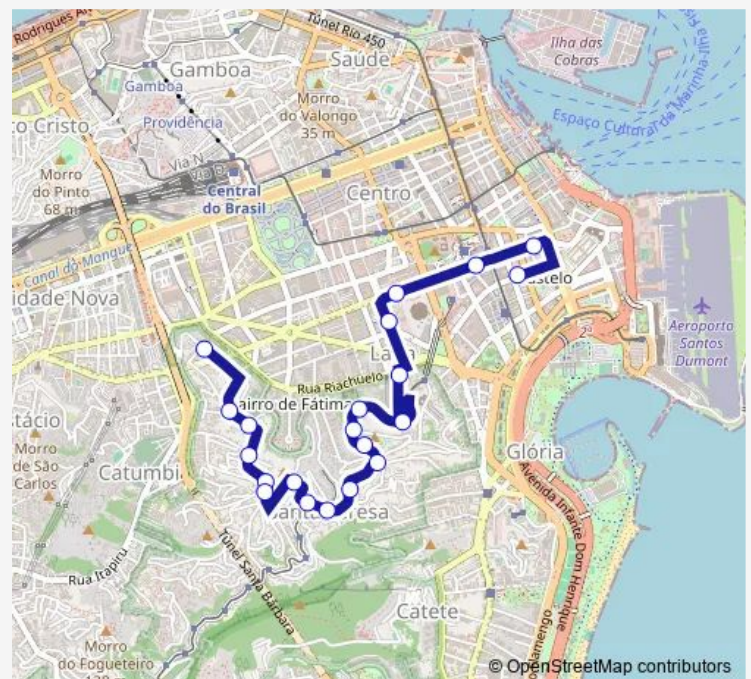

Ponto Regulador: Castelo : Linha 006

### Route schedule

Ponto Final: Paula Matos — Ponto Regulador: Castelo :  
Linha 006

Monday	00:00
Tuesday	00:00
Wednesday	00:00
Thursday	00:00
Friday	00:00
Saturday	00:00
Sunday	00:00

### Route info

Direction: Ponto Final: Paula Matos

Stops: 21

Trip Duration: 0 hour 18 min

014 — Paula Matos - Castelo