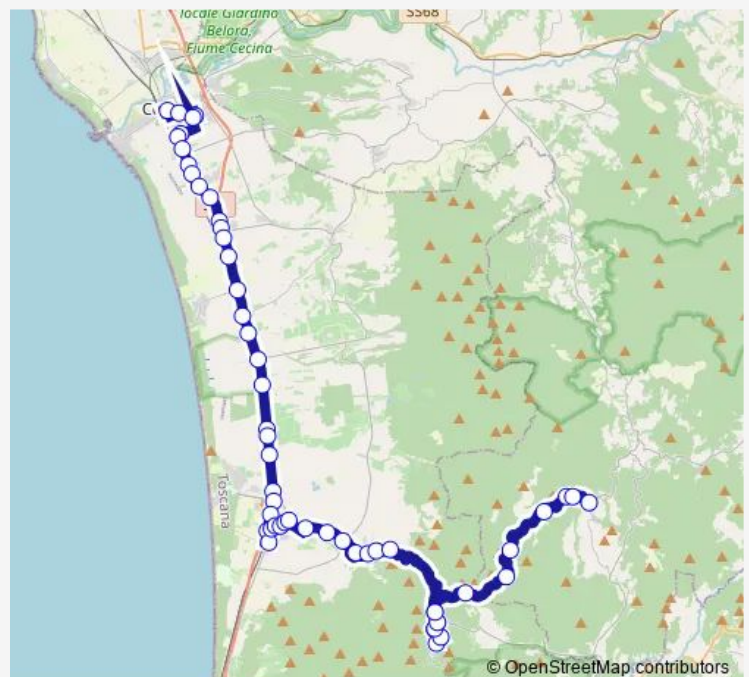

### Route info

Direction: Canneto

Stops: 23

Trip Duration: 0 hour 40 min

014 — Cecina-Sassetta-Monteverdi-Canneto

Via Nemorense N

Castagneto C.Cci N