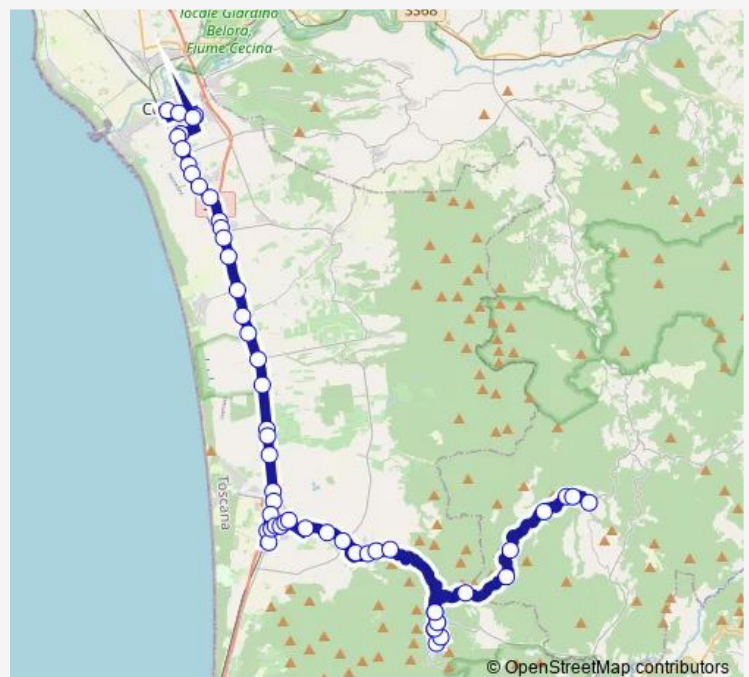

Thursday 06:15

Friday 06:15

Saturday 06:15

Sunday —

Route info

Direction: Canneto

Stops: 23

Trip Duration: 0 hour 40 min

014 — Cecina-Sassetta-Monteverdi-Canneto

Via Nemorense N

Castagneto C.Cci N

Direction

Piazza Della Libertà — Monteverdi M.Mo S

56 stops

[Open route schedule](#)

Piazza Della Libertà