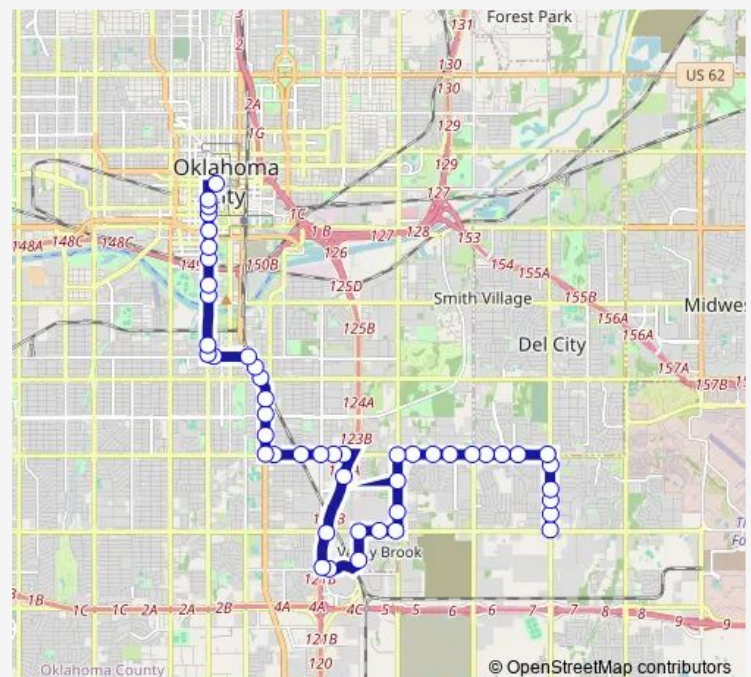

Crossroads Blvd @ SE 59th St

Crossroads Blvd @ SE 64th St

Dept. OF Human Services Office

Route schedule

S Sunnylane RD @ SE 59th St — Transit Center BAY S

Monday 05:59-19:29

Tuesday 05:59-19:29

Wednesday 05:59-19:29

Thursday 05:59-19:29

Friday 05:59-19:29

Saturday 07:14-18:29

Sunday 07:14-18:29

Route info

Direction: S Sunnylane RD @ SE 59th St

Stops: 48

Trip Duration: 0 hour 46 min

014 — SE 44 ST/Sunnylane

BusMaps

S I 35 Service RD @ SE 66th St

S I-35 Service RD @ SE 59th St

S I-35 Service RD @ SE 48th St

SE 44th ST @ S I-35 Service Rd

SE 44th ST @ Zellner Dr

S High AVE @ SE 44th St

SE 44th ST @ S Lindsay Ave

SE 44th ST @ S Stiles Ave

S Shields Blvd @ SE 44th St

S Shields Blvd @ SE 40th St

S Shields Blvd @ SE 36th St

S Shields Blvd @ SE 33rd St

S Shields Blvd @ SE 29th St

S Shields Blvd @ SE 27th St