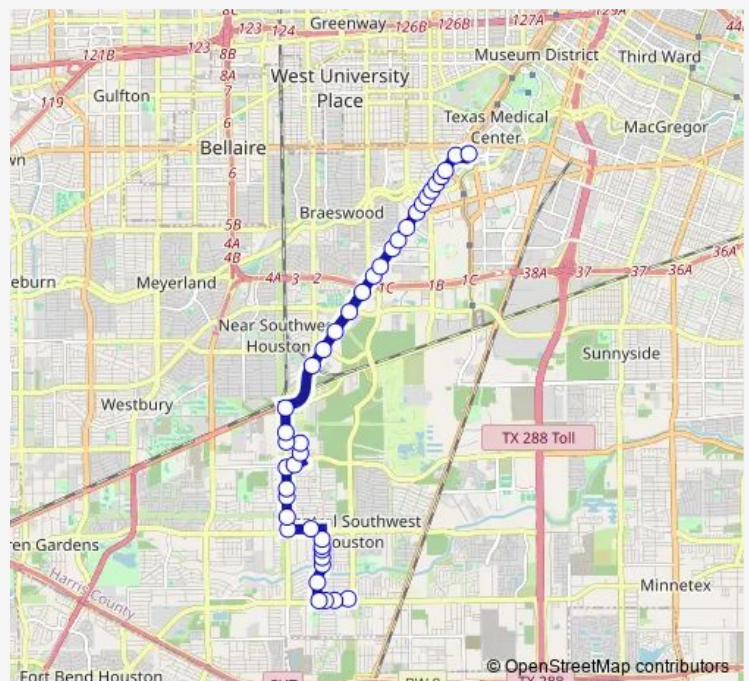

W Airport Blvd @ Glenwyck St

Taintor St @ Airport Blvd

Taintor St @ Town Plaza Dr

Town Plaza Dr @ Hiram Clarke Rd

Hiram Clarke Rd @ Town Plaza Dr

Route schedule

Hiram Clarke Transit Center — Texas Medical Center Transit Center

Monday 04:15-23:45

Tuesday 04:15-23:45

Wednesday 04:15-23:45

Thursday 04:15-23:45

Friday 04:15-23:45

Saturday 04:45-23:45

Sunday 04:45-23:45

Route info

Direction: Hiram Clarke Transit Center

Stops: 41

Trip Duration: 0 hour 27 min

014 — Hiram Clarke

Hiram Clarke Rd @ S Main St

S Main St @ Stella Link Rd

S Main St @ Willowbend Blvd

S Main St @ Charleston Park Dr

S Main St @ W Belfort Ave

S Main St @ S Loop W

S Main St @ Buffalo Speedway

S Main St @ Westridge St

S Main St @ Murworth Dr

S Main St @ Broadmead Dr

S Main St @ Mcnee Rd

S Main St @ Old Spanish Trail