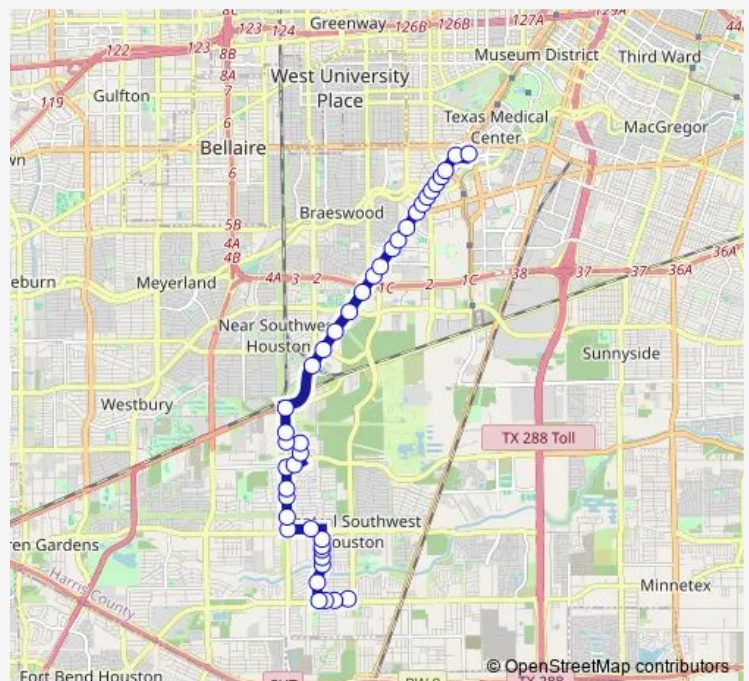

W Airport Blvd @ Glenwyck St

Taintor St @ Airport Blvd

Taintor St @ Town Plaza Dr

Town Plaza Dr @ Hiram Clarke Rd

Hiram Clarke Rd @ Town Plaza Dr

**Route schedule**

Hiram Clarke Transit Center — Texas Medical Center Transit Center

Monday 04:15-23:45

Tuesday 04:15-23:45

Wednesday 04:15-23:45

Thursday 04:15-23:45

Friday 04:15-23:45

Saturday 04:40-23:40

Sunday 04:40-23:40

**Route info**

Direction: Hiram Clarke Transit Center

Stops: 41

Trip Duration: 0 hour 31 min

014 — Hiram Clarke

Hiram Clarke Rd @ S Main St

S Main St @ Stella Link Rd

S Main St @ Willowbend Blvd

S Main St @ Charleston Park Dr

S Main St @ W Belfort Ave

S Main St @ S Loop W

S Main St @ Buffalo Speedway

S Main St @ Westridge St

S Main St @ Murworth Dr

S Main St @ Broadmead Dr

S Main St @ Mcnee Rd

S Main St @ Old Spanish Trail