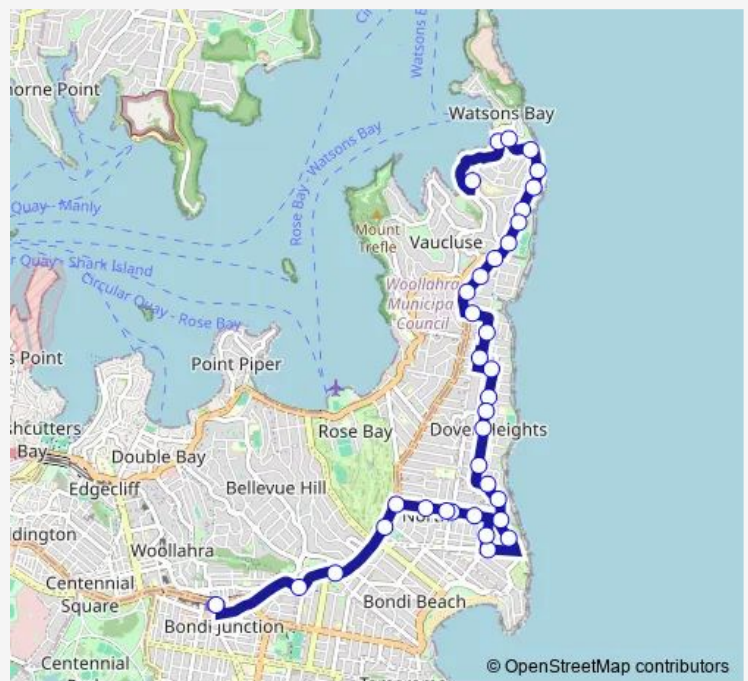

Lancaster Rd Opp Dudley Page Reserve

Military Rd At Weonga Rd

Military Rd At Blake St

Military Rd At Dover Rd

Military Rd At Raleigh St

Military Rd After Arthur St

Route schedule

Hopetoun Av At Village High Rd — Bondi Junction Station, Stand P

Monday 15:40

Tuesday 15:40

Wednesday 15:40

Thursday 15:40

Friday 15:40

Saturday —

Sunday —

Route info

Direction: Hopetoun Av At Village High Rd

Stops: 35

Trip Duration: 0 hour 37 min

608e — Vaucluse PS to Bondi Junction

Military Rd At Wentworth St

Hugh Bamford Reserve, Military Rd

Military Rd Opp O'Donnell St

Blair St Before Wairoa Av

Wairoa Av At O'Donnell St

Murriverie Rd At Knowles Av

Murriverie Rd At Mitchell St

Murriverie Rd After Mitchell St

Murriverie Rd Opp Justus St

Murriverie Rd At Old South Head Rd

Old South Head Rd After Warners Av