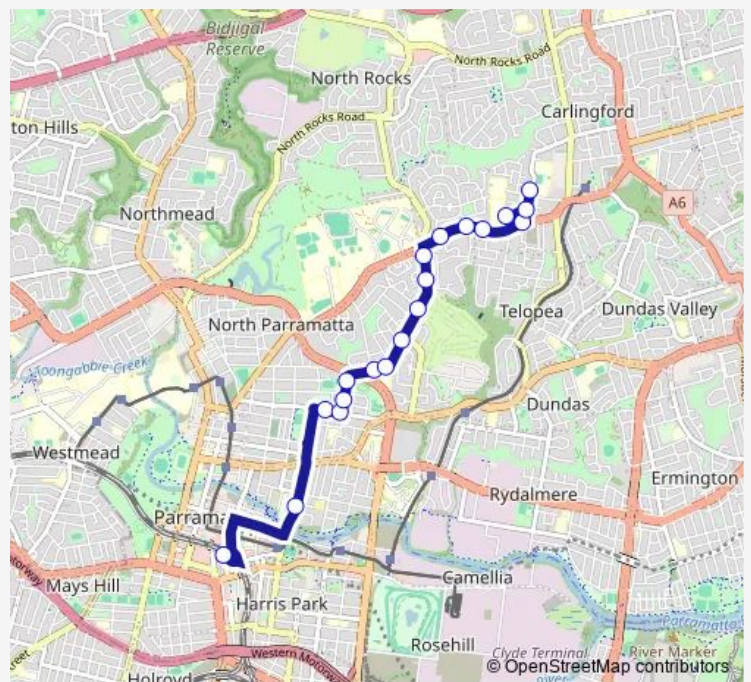

School Bus 717w Parramatta Station to James Ruse High School

[Go to website](#)

Direction

Parramatta Station, Stand A3 — Baker St After Felton Rd

19 stops

[Open route schedule](#)

- Parramatta Station, Stand A3
- Macarthur Girls High School, Macarthur St
- Isabella St At Brabyn St
- Isabella St At Webb St
- Webb St Opp Murray St
- Old Saleyards Reserve, Webb St
- Belmore St East Opp Oatlands Public School
- Belmore St Before Alanas Av
- Belmore Rd East At Charles St
- Bettington Rd Opp Oatlands Golf Club
- Bettington Rd At Princeton Av
- Bettington Rd Opp Nioka Ct
- Pennant Hills Rd Opp Sydney Bible Baptist College
- Pennant Hills Rd At Westminster Av
- 171 Pennant Hills Rd
- Cumberland High School, Pennant Hills Rd
- Cumberland High School, Dunmore Av
- Baker St At Dunmore Av
- Baker St After Felton Rd

Route schedule

Parramatta Station, Stand A3 — Baker St After Felton Rd

Monday	07:57-08:17
Tuesday	07:57-08:17
Wednesday	07:57-08:17
Thursday	07:57-08:17
Friday	07:57-08:17
Saturday	—
Sunday	—

Route info

Direction: Parramatta Station, Stand A3

Stops: 19

Trip Duration: 0 hour 23 min

717w — Parramatta Station to James Ruse High School **BusMaps**

717w School Bus time schedules and route maps are available in an offline PDF at busmaps.com. Use the busmaps.com website to see live bus times, train schedule or subway schedule, and step-by-step directions for all public transit in Parramatta

The schedule is provided in the local timezone. Times with "(+1)" indicate departures on the next day.

PDF file created on 2025-01-16

2024 BusMaps.com - All Rights Reserved