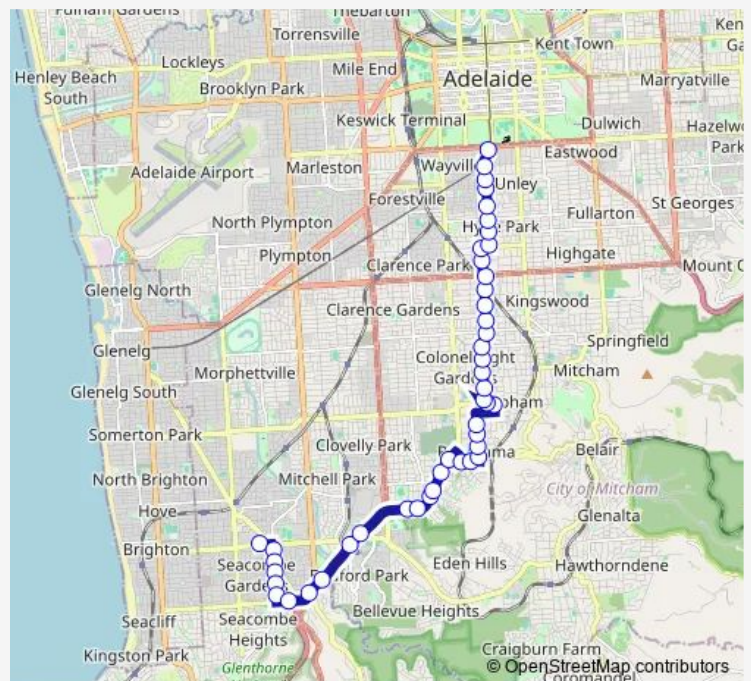

Stop 22 Fiveash Dr - West side

Stop 21 Fiveash Dr - West side

Stop 20 Fiveash Dr - West side

Stop 21A Panorama Dr - North side

Stop 21 Panorama Dr - North side

Stop 20B Eliza Place - West side

Stop 20A Eliza Pl - West side

Route schedule

Zone A Marion Interchange - North side — Stop Y2 King William St - West side

Monday	07:47-08:55
Tuesday	07:47-08:55
Wednesday	07:47-08:55
Thursday	07:47-08:55
Friday	07:47-08:55
Saturday	—
Sunday	—

Route info

Direction: Zone A Marion Interchange - North side

Stops: 50

Trip Duration: 0 hour 52 min

200B — Marion Centre Interchange to City

Stop 20 Eliza Pl - West side

Stop 19D Eliza Pl - West side

Stop 19A Strathcona Ave - West side

Stop O2 Peacock Rd - West side

Stop Q1 King William St - West side

Stop T1 Victoria Sq - South West side

Stop V2 King William St - West side

Stop X2 King William St - West side

Direction

Stop 2 Sir Edwin Smith Ave - East side — Zone A Marion Interchange - North side