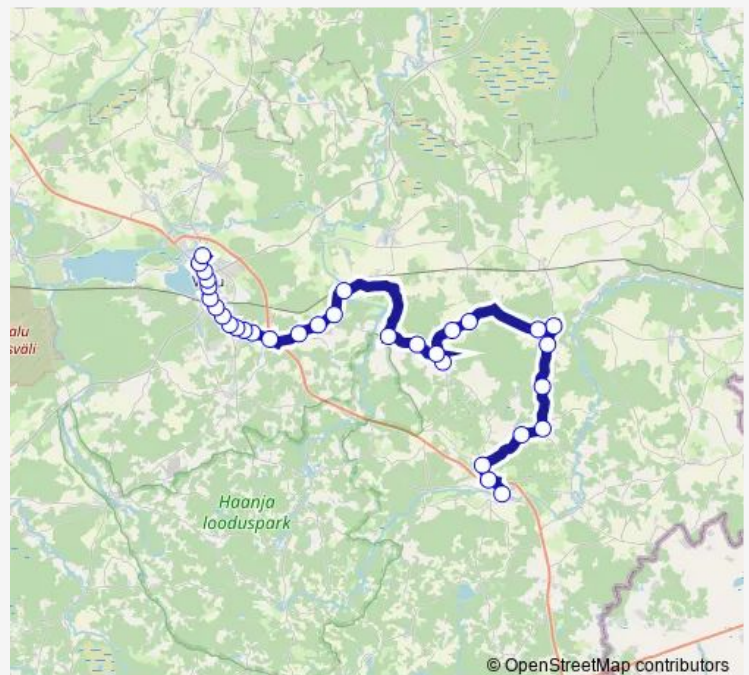

### Route schedule

Vastseliina — Võru bussijaam

Monday	16:30
Tuesday	—
Wednesday	16:30
Thursday	—
Friday	16:30
Saturday	16:30
Sunday	16:30

### Route info

Direction: Vastseliina

Stops: 32

Trip Duration: 0 hour 55 min

© OpenStreetMap contributors

Aiandi

Valgjärve

Kose