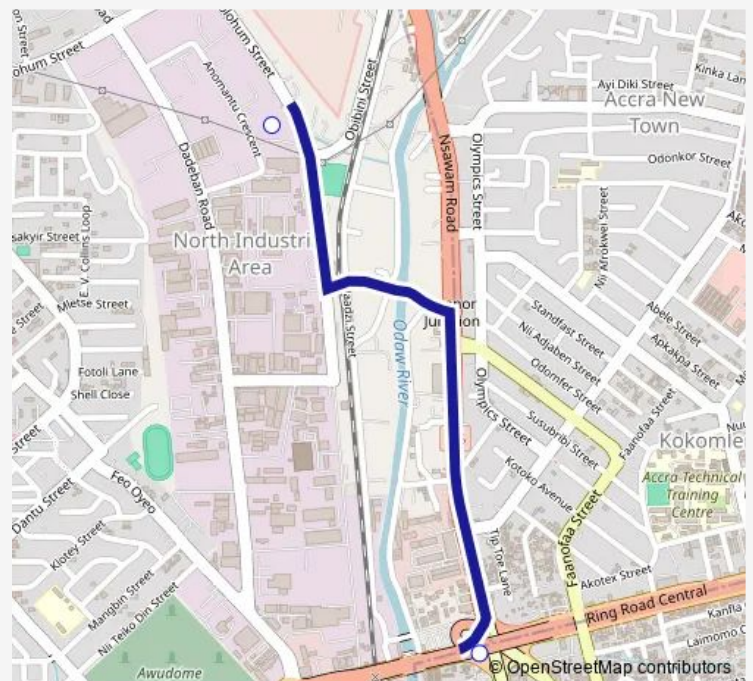

Bus 200b New Melcom to Circle

[Go to website](#)

Direction

Terminal New Melcom — Terminal Circle

2 stops

[Open route schedule](#)

Terminal New Melcom

Terminal Circle

Route schedule

Terminal New Melcom — Terminal Circle

| | |
|-----------|-------|
| Monday | 09:54 |
| Tuesday | 09:54 |
| Wednesday | 09:54 |
| Thursday | 09:54 |
| Friday | 09:54 |
| Saturday | 09:54 |
| Sunday | 09:54 |

Route info

Direction: Terminal New Melcom

Stops: 2

Trip Duration: 0 hour 19 min

200b — New Melcom to Circle

BusMaps

200b Bus time schedules and route maps are available in an offline PDF at busmaps.com. Use the busmaps.com website to see live bus times, train schedule or subway schedule, and step-by-step directions for all public transit in Accra