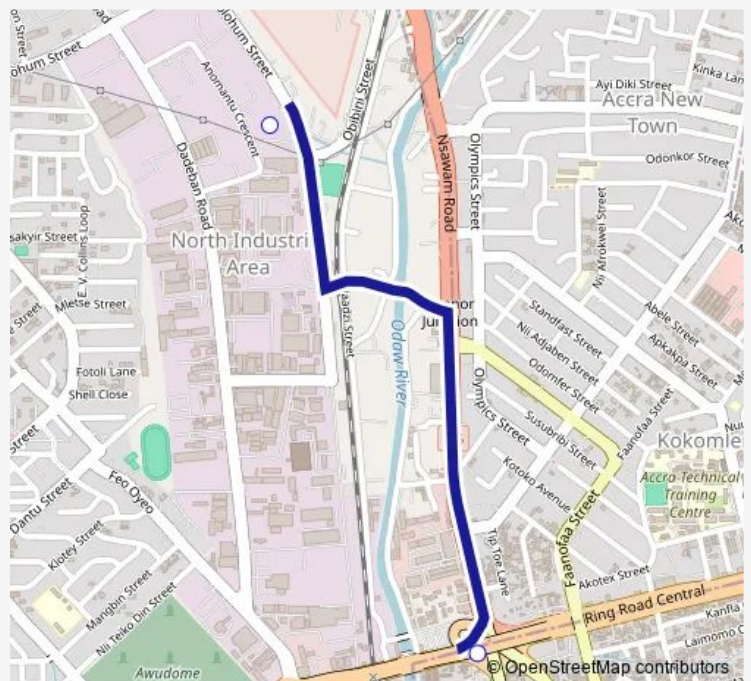

## Bus 200B New Melcom to Circle

[Go to website](#)

### Direction

Terminal New Melcom — Terminal Circle

2 stops

[Open route schedule](#)

Terminal New Melcom

Terminal Circle

### Route schedule

Terminal New Melcom — Terminal Circle

Monday	09:54
Tuesday	09:54
Wednesday	09:54
Thursday	09:54
Friday	09:54
Saturday	09:54
Sunday	09:54

### Route info

Direction: Terminal New Melcom

Stops: 2

Trip Duration: 0 hour 19 min

■ 200B — New Melcom to Circle

200B Bus time schedules and route maps are available in an offline PDF at [busmaps.com](https://busmaps.com). Use the [busmaps.com](https://busmaps.com) website to see live bus times, train schedule or subway schedule, and step-by-step directions for all public transit in Accra