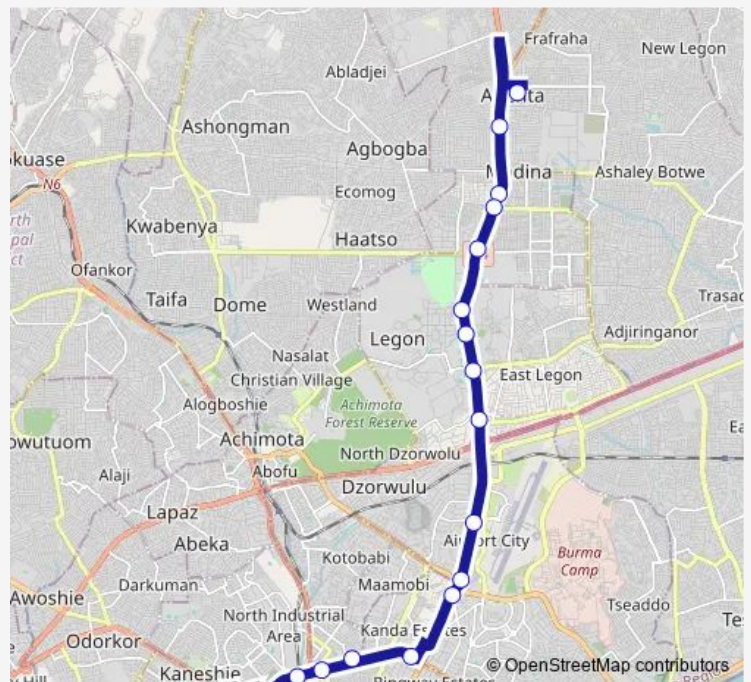

Bus 275b Adenta Station to Kaneshie Mkt Cmplx

[Go to website](#)

Direction

Terminal Adenta Station — Terminal Kaneshie Mkt Cmplx

19 stops

[Open route schedule](#)

Terminal Adenta Station

Sda

37 Bus Stop

Thirty Seven

Abc

Silver Cub

Circle Overhead 419

Neoplan 275

Kaneshie Roundabout

Roundabout Filling Station

Saturday 11:57

Sunday 11:57

Route info

Direction: Terminal Adenta Station

Stops: 19

Trip Duration: 2 hour 7 min

■ 275b — Adenta Station to Kaneshie Mkt Cmplx

275b Bus time schedules and route maps are available in an offline PDF at busmaps.com. Use the busmaps.com website to see live bus times, train schedule or subway schedule, and step-by-step directions for all public transit in Accra