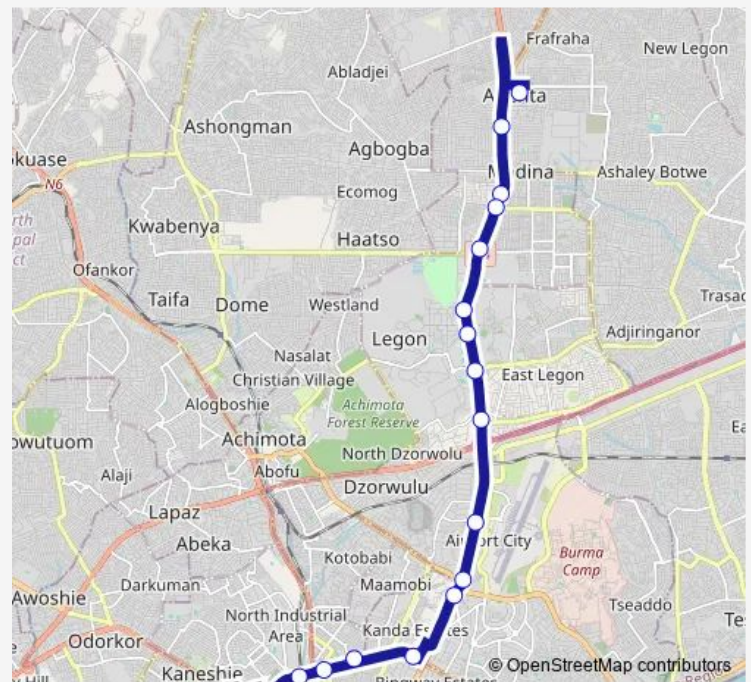

Bus 275B Adenta Station to Kaneshie Mkt Cmplx

[Go to website](#)

Direction

Terminal Adenta Station — Terminal Kaneshie Mkt Cmplx

19 stops

[Open route schedule](#)

Terminal Adenta Station

Sda

37 Bus Stop

37 Hospital

Gbc

Silver Cub

Circle Overhead 419

Neoplan 275

Kaneshie Roundabout

Roundabout Filling Station

Saturday 11:57

Sunday 11:57

Route info

Direction: Terminal Adenta Station

Stops: 19

Trip Duration: 2 hour 7 min

■ 275B — Adenta Station to Kaneshie Mkt Cmplx

275B Bus time schedules and route maps are available in an offline PDF at busmaps.com. Use the busmaps.com website to see live bus times, train schedule or subway schedule, and step-by-step directions for all public transit in Accra