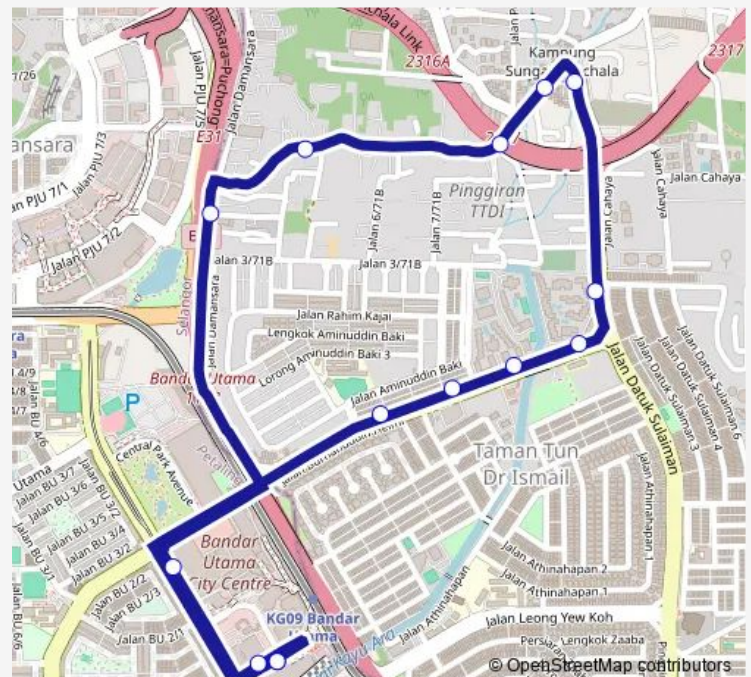

Bus T812

[Go to website](#)

Direction

1powerhouse — 1powerhouse

14 stops

[Open route schedule](#)

1powerhouse

Komersial Burhanuddin (1)

Komersial Burhanuddin (2)

(M1) Villa Flora Condo

Kiara Park Condo

Maskiara Residences

Masjid Jamek KG. SG. Penchala

KG SG Penchala (1)

KG SG Penchala (2)

KG SG Penchala (3)

Petronas SG. Penchala

First Avenue

1powerhouse (Opp)

1powerhouse

Route schedule

1powerhouse — 1powerhouse

Monday 06:00-23:30

Tuesday 06:00-23:30

Wednesday 06:00-23:30

Thursday 06:00-23:30

Friday 06:00-23:30

Saturday 06:00-23:30

Sunday 06:00-23:30

Route info

Direction: 1powerhouse

Stops: 14

Trip Duration: 0 hour 25 min

T812

BusMaps