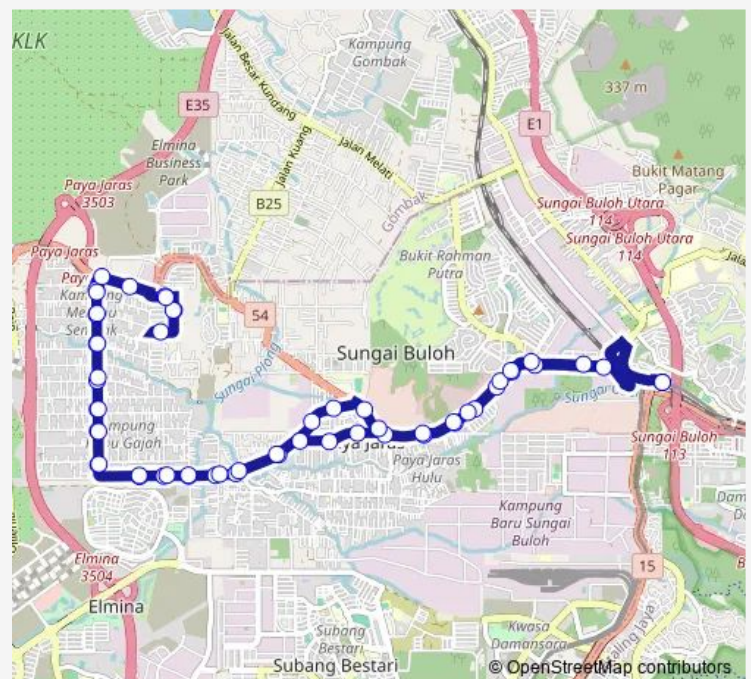

LOT 1771

Kompleks Perniagaan Simpang Gajah 12

Simpang Gajah 21

Masjid KG Kubu Gajah (Utara)

Route schedule

MRT Sungai Buloh — MRT Sungai Buloh

Monday	05:30-23:30
Tuesday	05:30-23:30
Wednesday	05:30-23:30
Thursday	05:30-23:30
Friday	05:30-23:30
Saturday	06:00-23:30
Sunday	06:00-23:30

Route info

Direction: MRT Sungai Buloh

Stops: 57

Route Duration: 1 hour 18 min

T102

BusMaps

Simpang Gajah 3

Simpang Lorong 10 (Utara)