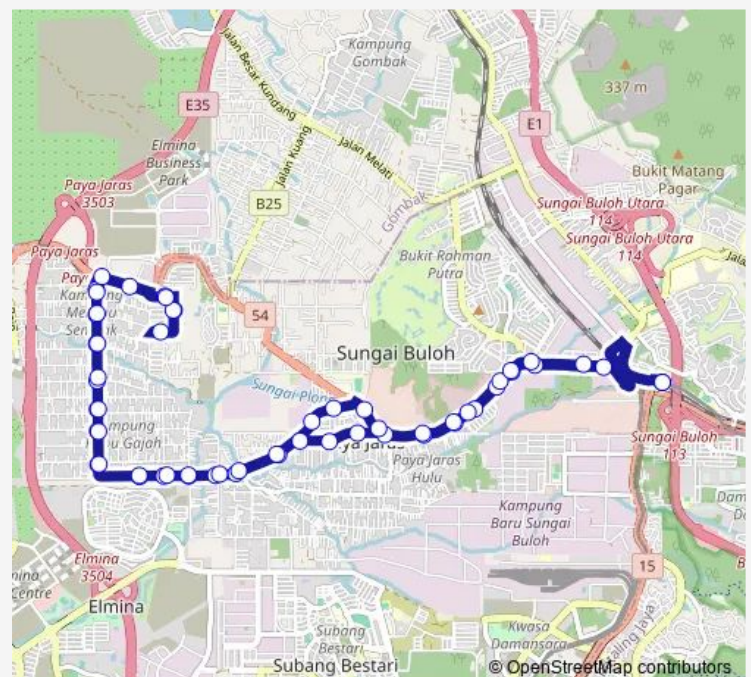

### Route schedule

MRT Sungai Buloh — MRT Sungai Buloh

Monday	05:30-23:30
Tuesday	05:30-23:30
Wednesday	05:30-23:30
Thursday	05:30-23:30
Friday	05:30-23:30
Saturday	06:00-23:30
Sunday	06:00-23:30

### Route info

Direction: MRT Sungai Buloh

Stops: 57

Trip Duration: 1 hour 5 min

T102

BusMaps

Simpang Gajah 3

Simpang Lorong 10 (Utara)