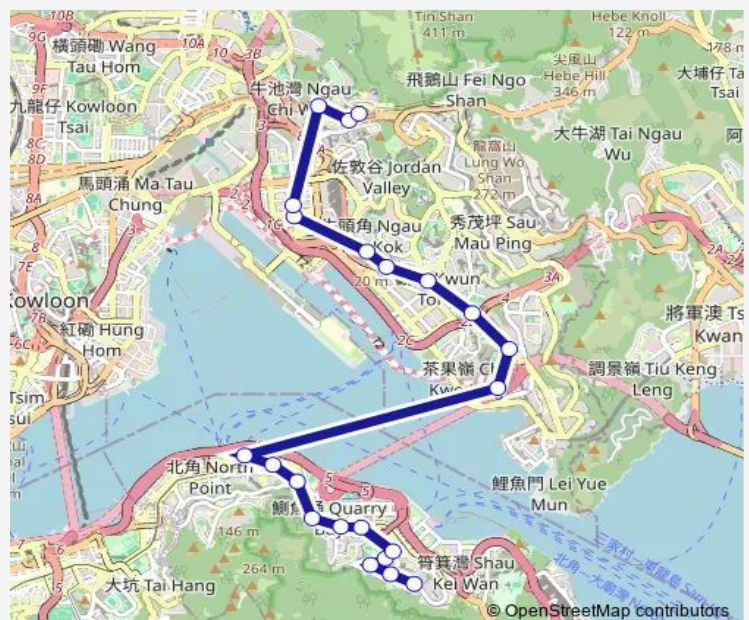

Wednesday 06:10-07:30

Thursday 06:10-07:30

Friday 06:10-07:30

Saturday 06:10-07:30

Sunday —

Route info

Direction: [Kmb+Ctb] Choi WAN (Fung Shing Street) BUS Terminus/
Choi WAN (Fung Shing Street)[[Kmb] Koon YAT House

Stops: 31

Trip Duration: 1 hour 0 min

[Kmb+Ctb] HAY Cheuk LAU/
Hay Cheuk LAU Garden Estate, Ngau TAU KOK Road|[Kmb] HAY Cheuk Lau

[Kmb+Ctb] Ngau TAU KOK Station/
 Ngau TAU KOK Station, Kwun Tong Road|[Kmb] Ngau TAU KOK Station