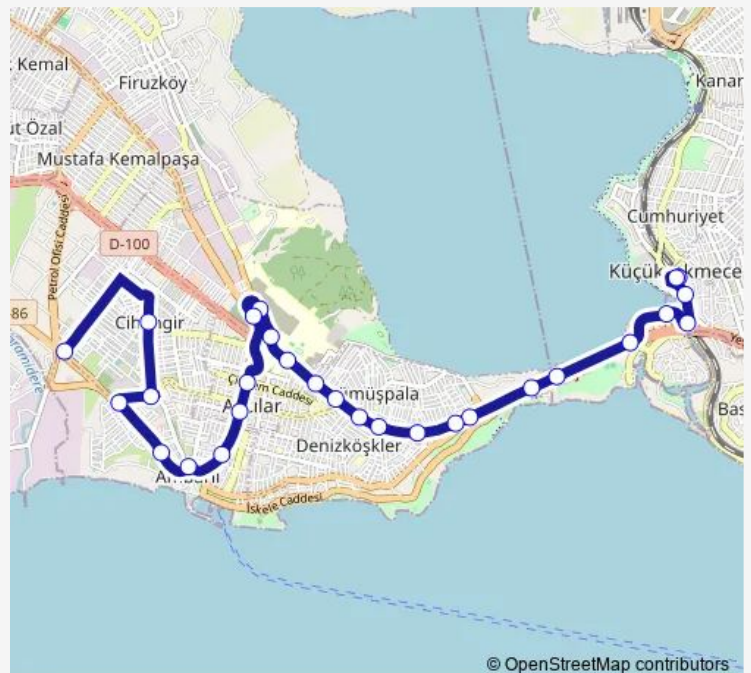

## Route schedule

KÜÇÜKÇEKMECE — Mis Sk.

Monday	05:00
Tuesday	05:00
Wednesday	05:00
Thursday	05:00
Friday	05:00
Saturday	05:00
Sunday	05:00

## Route info

Direction: KÜÇÜKÇEKMECE

Stops: 28

Trip Duration: 0 hour 29 min

© OpenStreetMap contributors

KÜÇÜKÇEKMECE-AVCILAR-CİHANGİR MH. —  
Küçükçekmece - Avcılar - Beylikdüzü**BusMaps**

Ambarlı İ.Ö.O.

AMBARLI