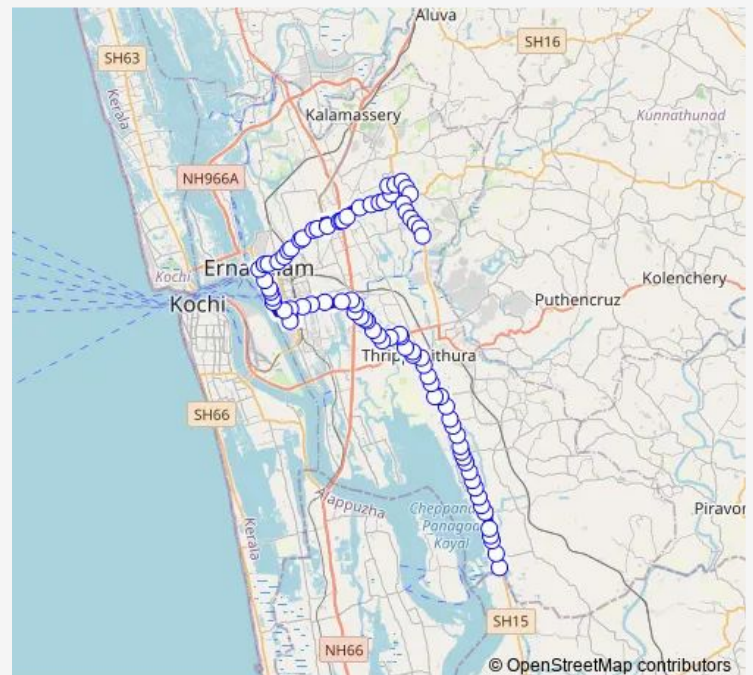

### Route schedule

Chittethukara — Poothotta

Monday	06:00
Tuesday	06:00
Wednesday	06:00
Thursday	06:00
Friday	06:00
Saturday	06:00
Sunday	06:00

### Route info

Direction: Chittethukara

Stops: 88

Trip Duration: 1 hour 50 min

Chittethukara ↔ Poothotta (via Menaka)

Deshabhimani

Mathrubhoomi

Model Technical School