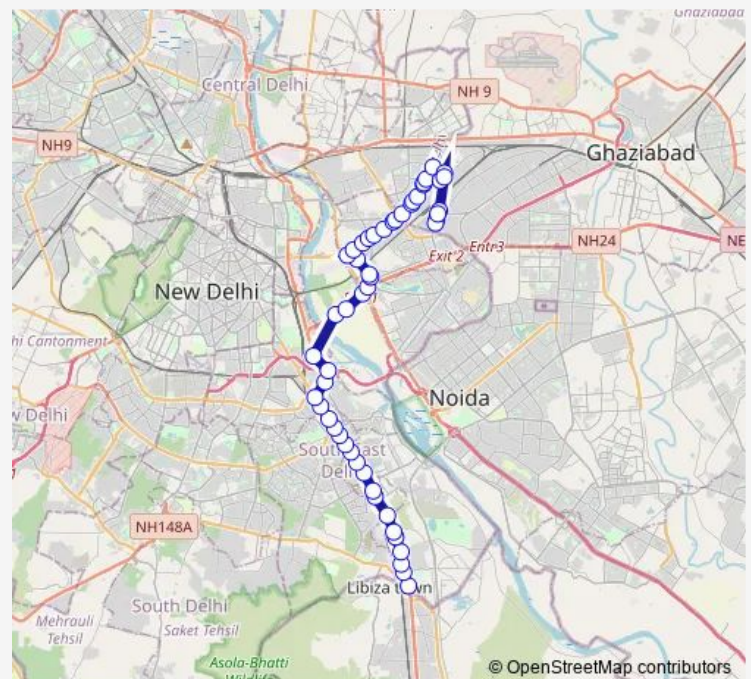

### Route schedule

Badarpur Border (T) — Isbt Anand Vihar

Monday 04:50-20:33

Tuesday 04:50-20:33

Wednesday 04:50-20:33

Thursday 04:50-20:33

Friday 04:50-20:33

Saturday 04:50-20:33

### Route info

Direction: Badarpur Border (T)

Stops: 51

Trip Duration: 1 hour 50 min

473down

Nizamuddin Road Bridge / Cpwd Office

Khel Gaon CWG Village

Pusta X-Ing