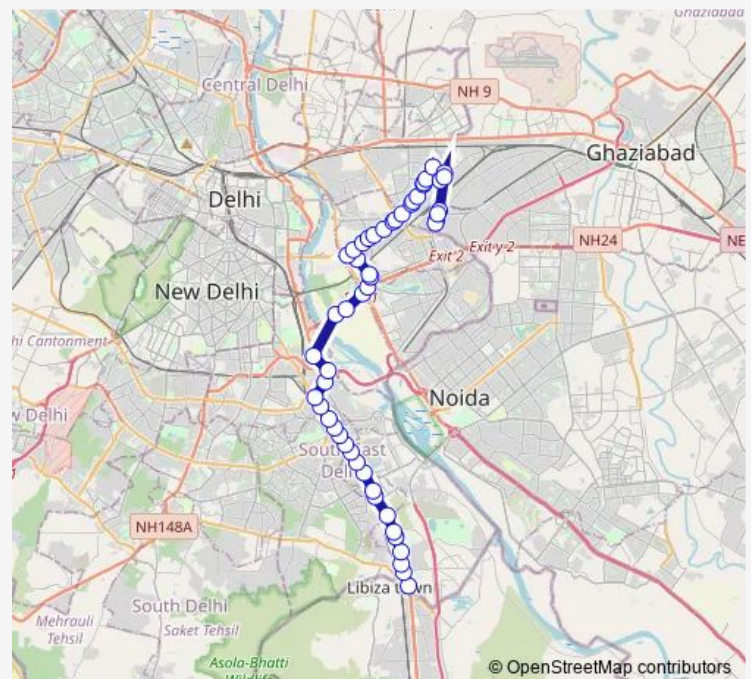

### Route schedule

Badarpur Border (T) — Isbt Anand Vihar

Monday 04:50-20:33

Tuesday 04:50-20:33

Wednesday 04:50-20:33

Thursday 04:50-20:33

Friday 04:50-20:33

Saturday 04:50-20:33

Sunday 04:50-20:33

### Route info

Direction: Badarpur Border (T)

Stops: 51

Trip Duration: 1 hour 50 min

473down

Nizamuddin Road Bridge / Cpwd Office

Khel Gaon CWG Village

Pusta X-Ing