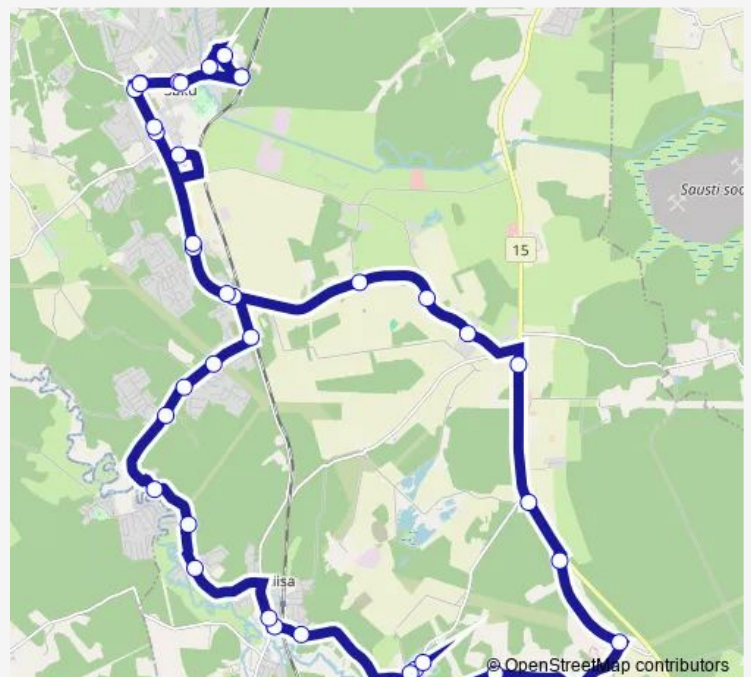

### Route schedule

Saku Raudteejaam — Saku Raudteejaam

Monday 15:40

Tuesday 15:40

Wednesday 15:40

Thursday 15:40

Friday 15:40

Saturday —

### Route info

Direction: Saku Raudteejaam

Stops: 34

Trip Duration: 0 hour 47 min

Revali

Jõesilma

Jugapuu

Kuresoo