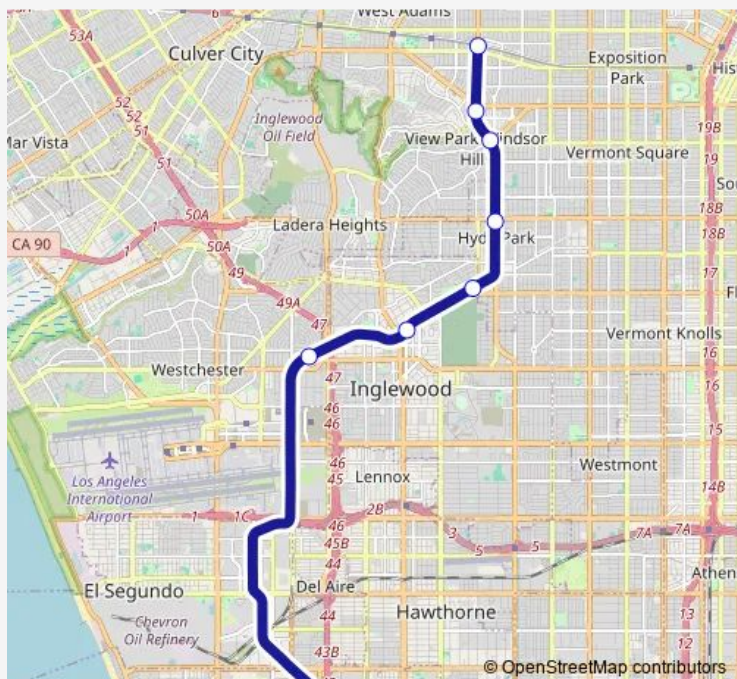

Thursday 03:44-00:08⁺¹

Friday 03:44-00:08⁺¹

Saturday 03:54-00:05⁺¹

Sunday 03:54-00:05⁺¹

Route info

Direction: Redondo Beach Station

Stops: 5

Trip Duration: 0 hour 10 min

Metro K Line

Direction

Expo / Crenshaw K-Line Station — Westchester / Veterans Station

7 stops

[Open route schedule](#)

Expo / Crenshaw K-Line Station

Martin Luther King Jr Station

Leimert Park Station

Route info

Direction: Expo / Crenshaw K-Line Station

Stops: 7

Trip Duration: 0 hour 16 min

Direction

Aviation / Century Station — Redondo Beach Station

5 stops

[Open route schedule](#)

Route info

Direction: Aviation / Century Station

Stops: 5

Trip Duration: 0 hour 11 min

Direction

Westchester / Veterans Station — Expo / Crenshaw K-Line Station

7 stops

[Open route schedule](#)