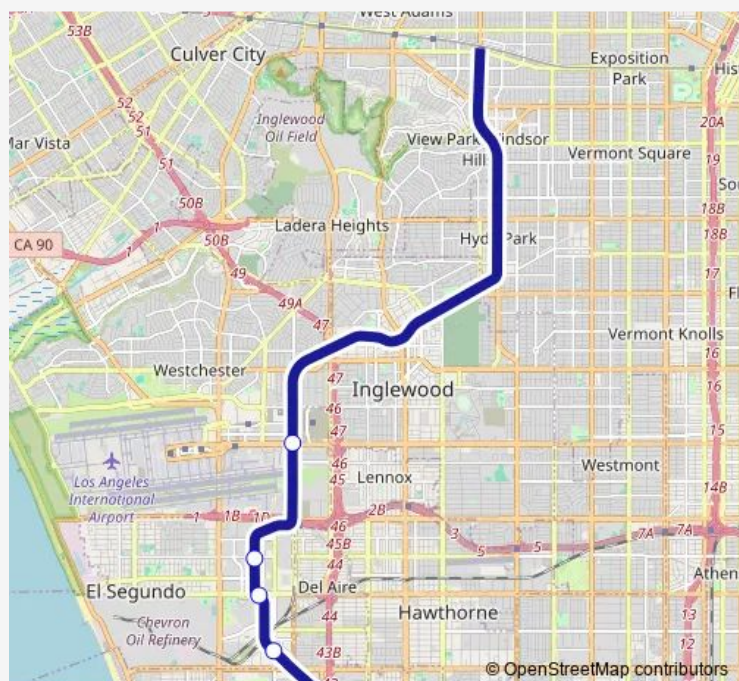

Thursday 03:44-00:08⁺¹

Friday 03:44-00:08⁺¹

Saturday 03:54-00:08⁺¹

Sunday 03:54-00:08⁺¹

Route info

Direction: Redondo Beach Station

Stops: 5

Trip Duration: 0 hour 10 min

Metro K Line

Direction

Expo / Crenshaw K-Line Station — Westchester / Veterans Station

7 stops

[Open route schedule](#)

Expo / Crenshaw K-Line Station

Martin Luther King Jr Station

Leimert Park Station

Route info

Direction: Expo / Crenshaw K-Line Station

Stops: 7

Trip Duration: 0 hour 16 min

Direction

Aviation / Century Station — Redondo Beach Station

5 stops

[Open route schedule](#)

Route info

Direction: Aviation / Century Station

Stops: 5

Trip Duration: 0 hour 11 min

Direction

Westchester / Veterans Station — Expo / Crenshaw K-Line Station

7 stops

[Open route schedule](#)