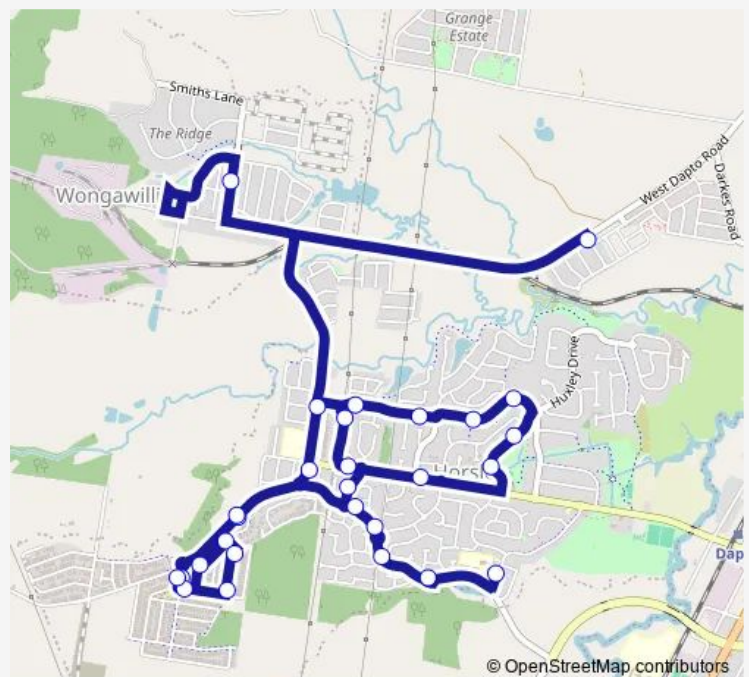

Siltstone Av At Morson Av

Morson Av At Brooks Reach Rd

Brooks Reach Rd Before Bong Bong Rd

Bong Bong Rd Opp Mallon Av

Highcroft Bvd At Moronga Ct

Bong Bong Rd At Robins Creek Dr

Homestead Dr Opp Gerringully Park

Homestead Dr Before Habeda Av

Horsley Dr Opp Kariewood Cct

Horsley Dr At The Grange

Horsley Dr After Robins Creek Dr

Horsley Dr Opp Ashwood Pl

Route schedule

Rainbird Drive Before West Dapto Road — Dapto Public School, Sierra Dr

Monday	08:00
Tuesday	08:00
Wednesday	08:00
Thursday	08:00
Friday	08:00
Saturday	—
Sunday	—

Route info

Direction: Rainbird Drive Before West Dapto Road

Stops: 28

Trip Duration: 0 hour 30 min

S083 — Kembla Grange to Horsley via Wongawilli

Lucas Dr At Dawes Ct

Lucas Dr After Glengarry Way