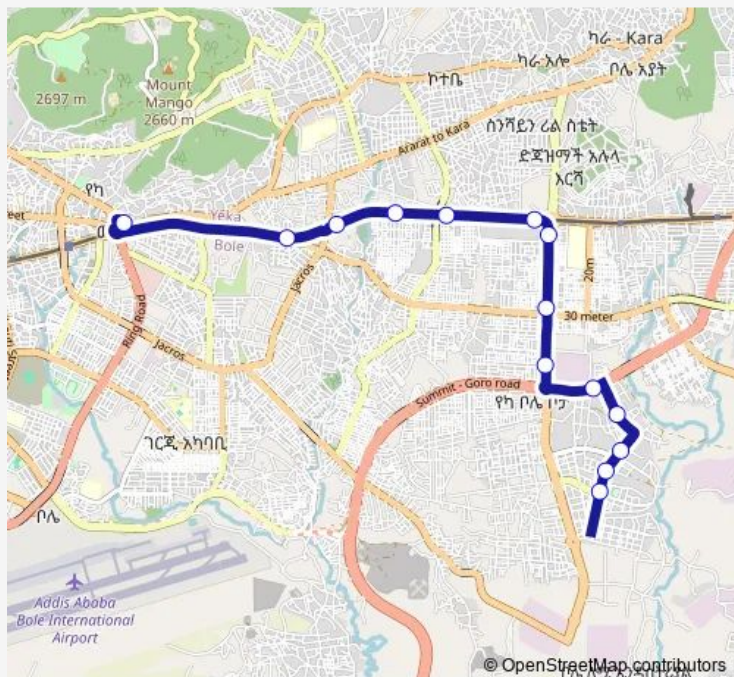

### Route schedule

Megenagna Terminal — Gate 2

Monday	06:00
Tuesday	06:00
Wednesday	06:00
Thursday	06:00
Friday	06:00
Saturday	06:00
Sunday	06:00

### Route info

Direction: Megenagna Terminal

Stops: 14

Trip Duration: 0 hour 53 min

D25 — Summit Condominiums ↔ Megenagna Terminal

## Route schedule

Gate 2 — Gurd-shola

Monday	06:00
Tuesday	06:00
Wednesday	06:00
Thursday	06:00
Friday	06:00
Saturday	06:00
Sunday	06:00