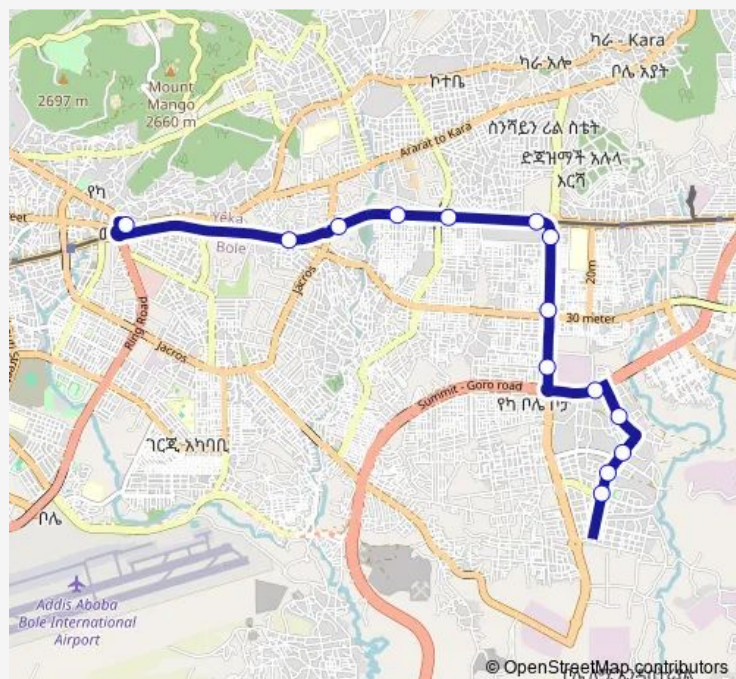

Condminium (Gate)

Tena Tabeya

Hasset Photo

Gate 2

Route schedule

Megenagna Terminal — Gate 2

Monday 06:00

Tuesday 06:00

Wednesday 06:00

Thursday 06:00

Friday 06:00

Saturday 06:00

Sunday 06:00

Route info

Direction: Megenagna Terminal

Stops: 14

Trip Duration: 0 hour 53 min

D25 — Summit Condominiums ↔ Megenagna Terminal

Direction

Gate 2 — Gurd-shola

11 stops

[Open route schedule](#)

Gate 2

Tena Tabeya

Gurd-shola

Route schedule

Gate 2 — Gurd-shola

Monday	06:00
Tuesday	06:00
Wednesday	06:00
Thursday	06:00
Friday	06:00
Saturday	06:00
Sunday	06:00

Route info

Direction: Gate 2

Stops: 11

Trip Duration: 0 hour 42 min