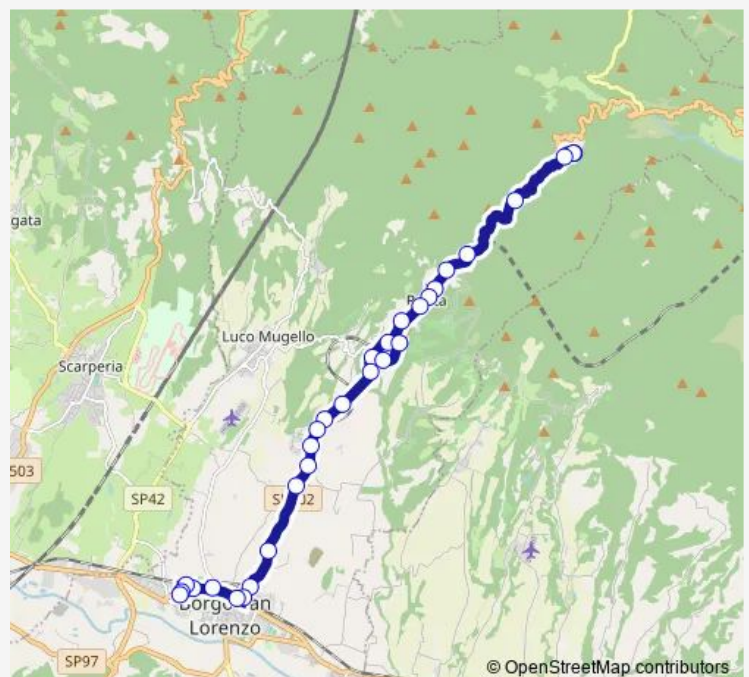

Bivio San Giovanni

### Route schedule

Razzuolo — Borgo Ospedale

Monday 11:45

Tuesday 11:45

Wednesday 11:45

Thursday 11:45

Friday 11:45

Saturday 11:45

### Route info

Direction: Razzuolo

Stops: 30

Trip Duration: 0 hour 29 min

Battiloro\_V

Borgo S.L. Fornaci

Borgo S.L. Faentina

Borgo S.L. Iv Novembre