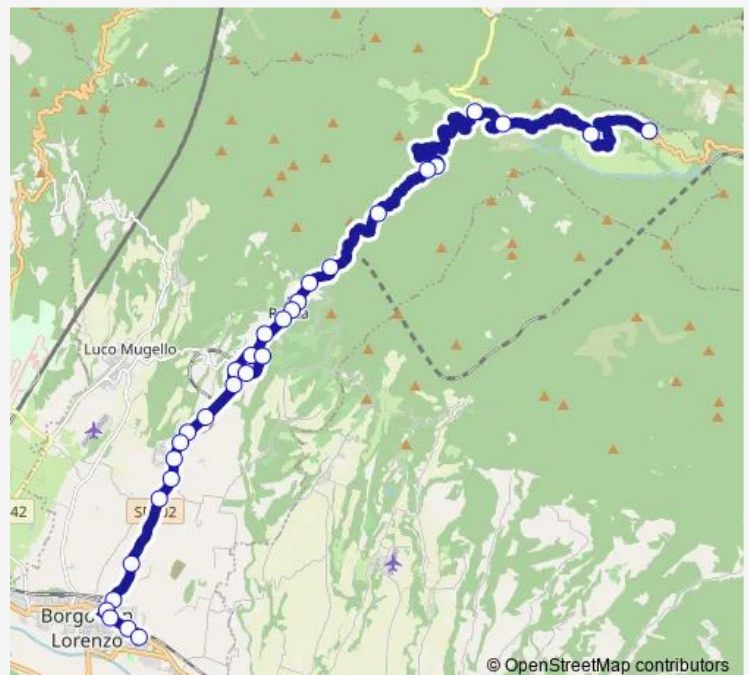

### Route schedule

Borgo San Lorenzo Scuole Caiani — Casaglia\_V

Monday	14:30
Tuesday	14:30
Wednesday	14:30
Thursday	14:30
Friday	14:30
Saturday	14:30
Sunday	—

### Route info

Direction: Borgo San Lorenzo Scuole Caiani

Stops: 32

Trip Duration: 0 hour 44 min

Ronta Carabinieri

Ronta

Ronta 193/197\_V

Madonna Dei Tre Fiumi

Casaglia — Capolinea Kennedy

30 stops

[Open route schedule](#)

Casaglia

Casaglia 2\_R

Passo Della Colla\_V

Fonte Dell'Alpe

Razzuolo

## Route schedule

Casaglia — Capolinea Kennedy

Monday 15:15

Tuesday 15:15

Wednesday 15:15

Thursday 15:15

Friday 15:15

Saturday 15:15