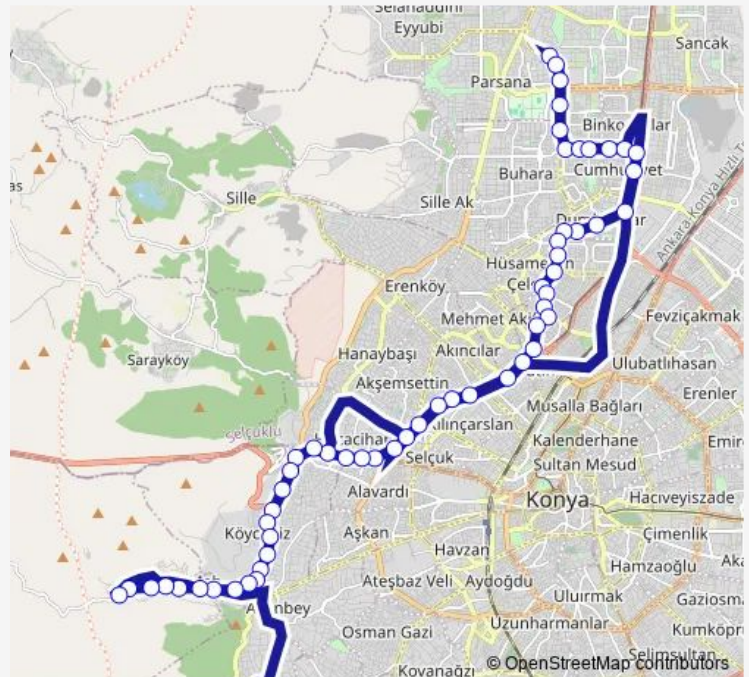

Thursday 06:52-18:55

Friday 06:52-18:55

Saturday 06:50-18:55

Sunday —

Route info

Direction: Türk Telekom Lisesi

Stops: 56

Trip Duration: 0 hour 56 min

Friday 06:00-18:10

Saturday 06:00-18:10

Sunday —

Route info

Direction: Meram SON Durak

Stops: 85

Trip Duration: 1 hour 9 min

Meram Ptt