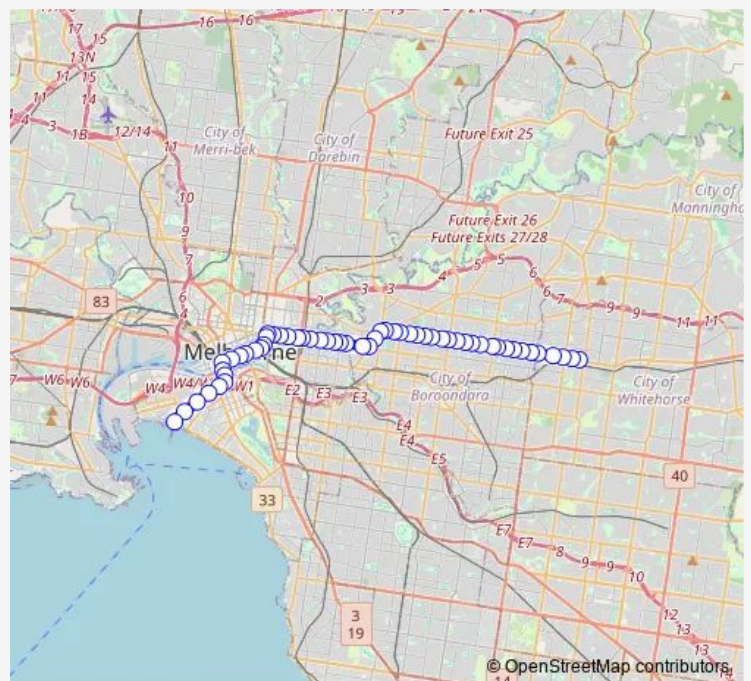

Tram 109 Port Melbourne - Box Hill

[Go to website](#)

Direction

58-Box Hill Central/Whitehorse Rd (Box Hill) — 129-Beacon Cove/Light Rail (Port Melbourne)

56 stops

[Open route schedule](#)

- 58-Box Hill Central/Whitehorse Rd (Box Hill)
- 57-Nelson Rd/Whitehorse Rd (Box Hill)
- 56-Elgar Rd/Whitehorse Rd (Box Hill)
- 55-Hood St/Whitehorse Rd (Mont Albert)
- 54-Inglisby Rd/Whitehorse Rd (Mont Albert)
- 53-Union Rd/Whitehorse Rd (Surrey Hills)
- 51-Narrak Rd/Whitehorse Rd (Mont Albert)
- 50-Wharton St/Whitehorse Rd (Surrey Hills)
- 49-Northcote Ave/Whitehorse Rd (Balwyn)
- 48-Balwyn Shopping Centre/Whitehorse Rd (Balwyn)
- 47-Balwyn Rd/Whitehorse Rd (Balwyn)
- 46-Balwyn Cinema/Whitehorse Rd (Balwyn)
- 45-Hardwicke St/Whitehorse Rd (Balwyn)
- 44-Deepdene Park/Whitehorse Rd (Balwyn)
- 43-Deepdene Shopping Centre/Whitehorse Rd (Balwyn)
- 42-Burke Rd/Whitehorse Rd (Balwyn)
- 41-Kew Traffic School/Cotham Rd (Kew)
- 40-St George's Hospital/Cotham Rd (Kew)
- 39-Thomas St/Cotham Rd (Kew)
- 38-Marshall Ave/Cotham Rd (Kew)
- 37-Belmont Ave/Cotham Rd (Kew)

Route schedule

58-Box Hill Central/Whitehorse Rd (Box Hill) — 129-Beacon Cove/Light Rail (Port Melbourne)

Monday	04:52-01:18 ⁺¹
Tuesday	04:52-01:18 ⁺¹
Wednesday	04:52-01:18 ⁺¹
Thursday	04:52-01:18 ⁺¹
Friday	04:52-02:44 ⁺¹
Saturday	02:44-02:44 ⁺¹
Sunday	02:44-01:06 ⁺¹

Route info

Direction: 58-Box Hill Central/Whitehorse Rd (Box Hill)

Stops: 56

Trip Duration: 0 hour 55 min

109 — Port Melbourne - Box Hill

36-Glenferrie Rd/Cotham Rd (Kew)

35-Charles St/Cotham Rd (Kew)

34-High St/Cotham Rd (Kew)

32-Kew Junction/High St (Kew)

31-Stevenson St/High St (Kew)

29-Barkers Rd/High St (Kew)

27-Findon St/Barkers Rd (Hawthorn)

25-River Bvd/Victoria St (Richmond)

24-Burnley St/Victoria St (Richmond)

23-Leslie St/Victoria St (Richmond)