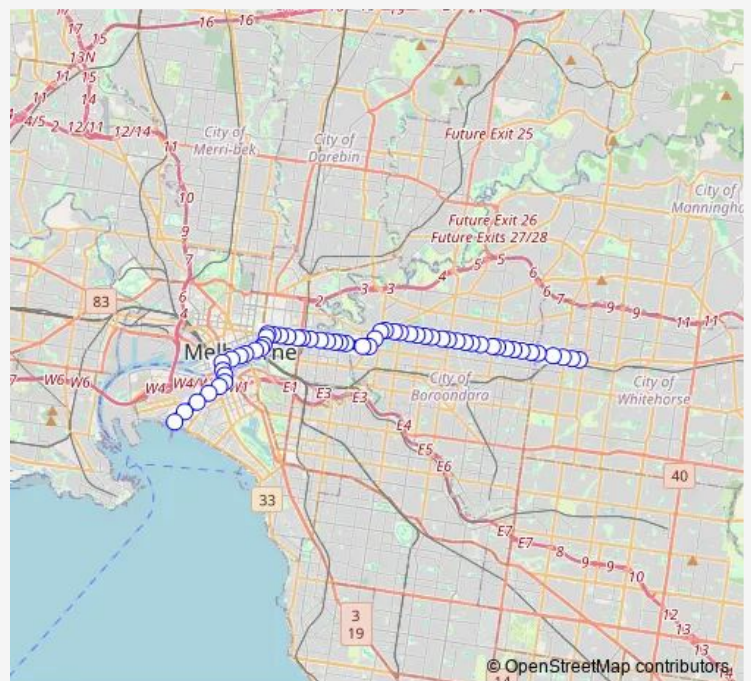

Tram 109 Port Melbourne - Box Hill

[Go to website](#)

**Direction**

58-Box Hill Central/Whitehorse Rd (Box Hill) — 129-Beacon Cove/Light Rail (Port Melbourne)

56 stops

[Open route schedule](#)

- 58-Box Hill Central/Whitehorse Rd (Box Hill)
- 57-Nelson Rd/Whitehorse Rd (Box Hill)
- 56-Elgar Rd/Whitehorse Rd (Box Hill)
- 55-Hood St/Whitehorse Rd (Mont Albert)
- 54-Inglisby Rd/Whitehorse Rd (Mont Albert)
- 53-Union Rd/Whitehorse Rd (Surrey Hills)
- 51-Narrak Rd/Whitehorse Rd (Mont Albert)
- 50-Wharton St/Whitehorse Rd (Surrey Hills)
- 49-Northcote Ave/Whitehorse Rd (Balwyn)
- 48-Balwyn Shopping Centre/Whitehorse Rd (Balwyn)
- 47-Balwyn Rd/Whitehorse Rd (Balwyn)
- 46-Balwyn Cinema/Whitehorse Rd (Balwyn)
- 45-Hardwicke St/Whitehorse Rd (Balwyn)
- 44-Deepdene Park/Whitehorse Rd (Balwyn)
- 43-Deepdene Shopping Centre/Whitehorse Rd (Balwyn)
- 42-Burke Rd/Whitehorse Rd (Balwyn)
- 41-Kew Traffic School/Cotham Rd (Kew)
- 40-St George's Hospital/Cotham Rd (Kew)
- 39-Thomas St/Cotham Rd (Kew)
- 38-Marshall Ave/Cotham Rd (Kew)
- 37-Belmont Ave/Cotham Rd (Kew)

Route schedule

58-Box Hill Central/Whitehorse Rd (Box Hill) — 129-Beacon Cove/Light Rail (Port Melbourne)

Monday	—
Tuesday	—
Wednesday	—
Thursday	—
Friday	04:52-02:44 <sup>+1</sup>
Saturday	03:14
Sunday	—

Route info

Direction: 58-Box Hill Central/Whitehorse Rd (Box Hill)

Stops: 56

Trip Duration: 1 hour 3 min

109 — Port Melbourne - Box Hill

36-Glenferrie Rd/Cotham Rd (Kew)

35-Charles St/Cotham Rd (Kew)

34-High St/Cotham Rd (Kew)

32-Kew Junction/High St (Kew)

31-Stevenson St/High St (Kew)

29-Barkers Rd/High St (Kew)

27-Findon St/Barkers Rd (Hawthorn)

25-River Bvd/Victoria St (Richmond)

24-Burnley St/Victoria St (Richmond)

23-Leslie St/Victoria St (Richmond)