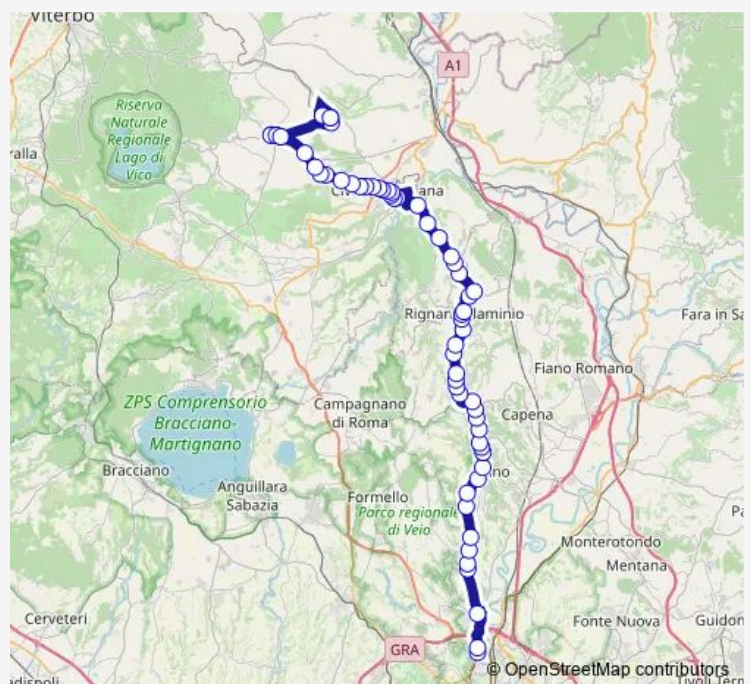

Rignano | Via Flaminia (Montelarco) # f2257

**Route schedule**

Roma | Saxa Rubra Partenze # f1495 — Corchiano | Via Civita Via Roma # f1856

|           |       |
|-----------|-------|
| Monday    | 07:50 |
| Tuesday   | 07:50 |
| Wednesday | 07:50 |
| Thursday  | 07:50 |
| Friday    | 07:50 |
| Saturday  | 07:50 |
| Sunday    | —     |

**Route info**

Direction: Roma | Saxa Rubra Partenze # f1495

Stops: 62

Trip Duration: 1 hour 35 min

Roma Saxa Rubra - Corchiano # Cc994d

Rignano | Via Flaminia (Morolo) # f2258

Rignano | Via Flaminia (Monte Cerasa) # f2259