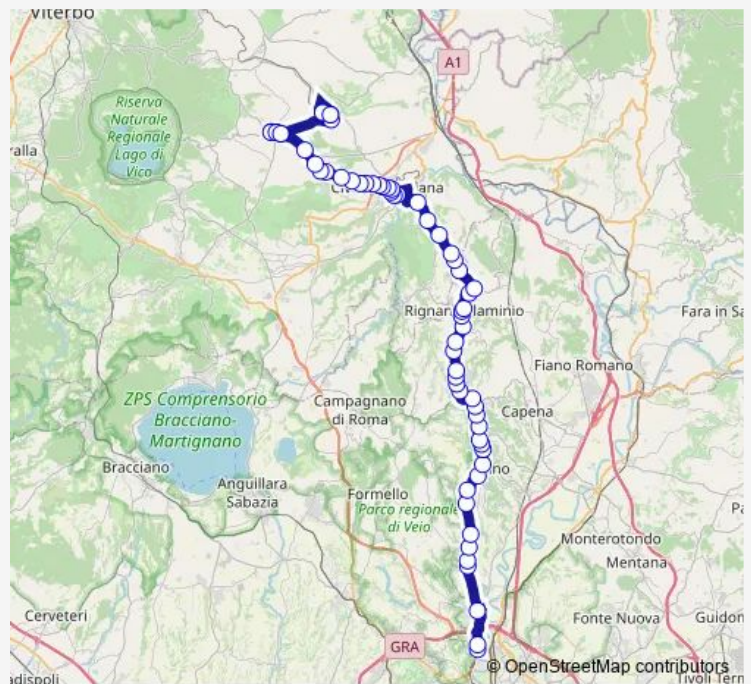

Rignano | Via Flaminia (Montelarco) # f2257

**Route schedule**

Roma | Saxa Rubra Partenze # f1495 — Corchiano | Via Civita Via Roma # f1856

|           |       |
|-----------|-------|
| Monday    | 07:50 |
| Tuesday   | 07:50 |
| Wednesday | 07:50 |
| Thursday  | 07:50 |
| Friday    | 07:50 |
| Saturday  | 07:50 |
| Sunday    | —     |

**Route info**

Direction: Roma | Saxa Rubra Partenze # f1495

Stops: 62

Trip Duration: 1 hour 35 min

Roma Saxa Rubra - Corchiano # Cc994d

Rignano | Via Flaminia (Morolo) # f2258

Rignano | Via Flaminia (Monte Cerasa) # f2259