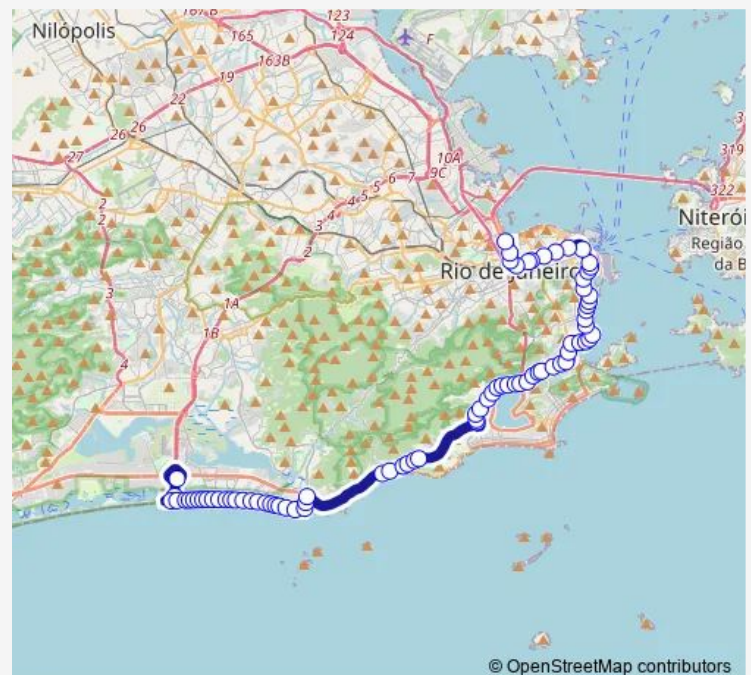

Praia da Barra - Posto 3

### Route schedule

Terminal Alvorada : Plataforma C4 — Terminal Gentileza : Plataforma A5

Monday 00:00

Tuesday 00:00

Wednesday 00:00

Thursday 00:00

Friday 00:00

Saturday 00:00

### Route info

Direction: Terminal Alvorada : Plataforma C4

Stops: 78

Trip Duration: 1 hour 17 min

© OpenStreetMap contributors

Praça do Ó

General Ivan Raposo

Praia da Barra - Posto 2