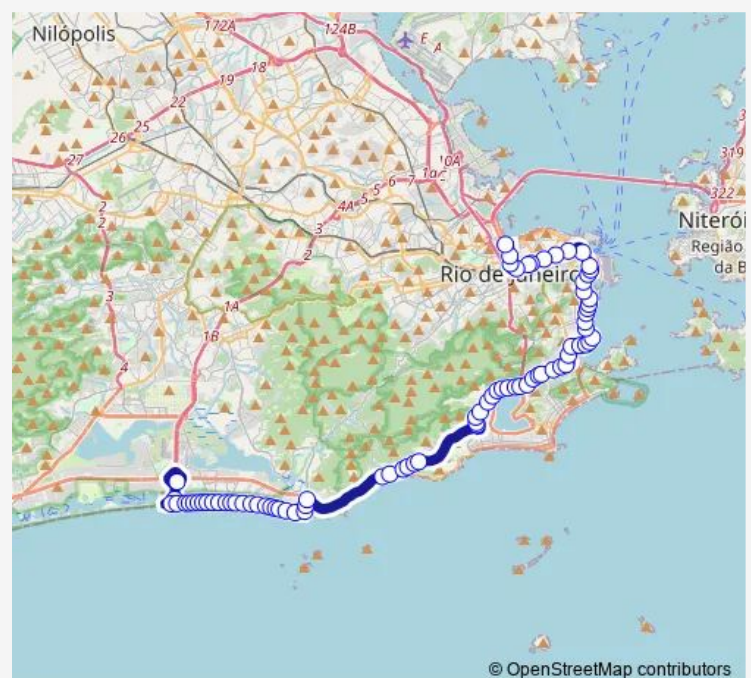

Almirante Tamandaré

Paissandu

Route schedule

Terminal Gentileza : Plataforma A5 — Terminal Alvorada : Plataforma C4

Monday 00:00

Tuesday 00:00

Wednesday 00:00

Thursday 00:00

Friday 00:00

Saturday 00:00

Sunday 00:00

Route info

Direction: Terminal Gentileza : Plataforma A5

Stops: 75

Trip Duration: 1 hour 19 min

© OpenStreetMap contributors