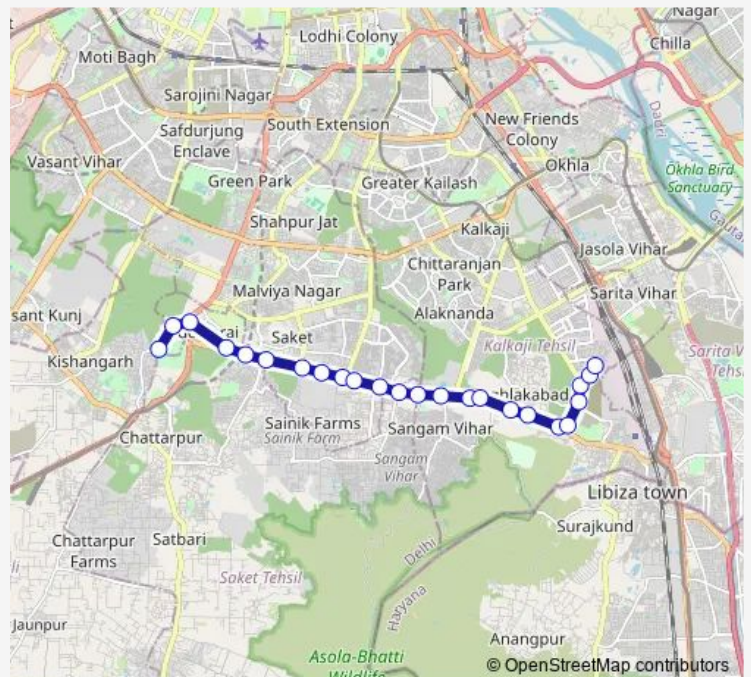

Thursday 05:50-16:10

Friday 05:50-16:10

Saturday 05:50-16:10

Sunday 05:50-16:10

Route info

Direction: Mehrauli Terminal

Stops: 24

Trip Duration: 0 hour 46 min

717alnkstldown

ESI Hospital

Central Work Shop li

Okhla Depot IV CWS li

Bus time schedules and route maps are available in an offline PDF at busmaps.com. Use the busmaps.com website to see live bus times, train schedule or subway schedule, and step-by-step directions for all public transit in New Delhi