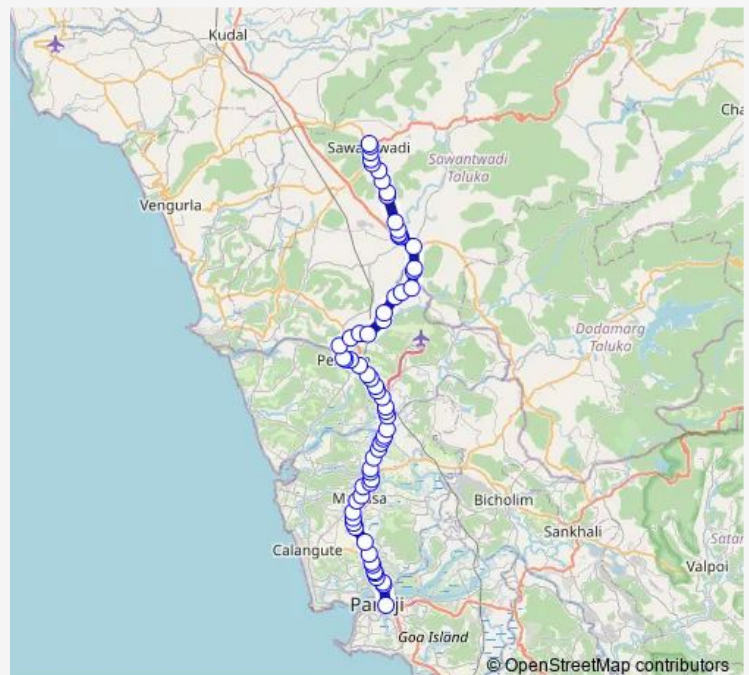

Bus MRG172 Panaji - Sawantwa

[Go to website](#)

Direction

Panaji KTC Bus Stand — Sawantwadi Bus Stand Msrtc

65 stops

[Open route schedule](#)

Panaji KTC Bus Stand

Sai Service

Pundalik Nagar

Teen Building

Training College

Mall De Goa

Gulyakade

Porvorim Copel

Vadakade

Porvorim Tisk

Guirim Cross

Posrare

Green Park Junction

Guirim Copel

Mapusa KTC Bus Stand

Mapusa Court

Dhuler

Peddem

Karaswada Char Rasta

Karaswada Idc

Near Colvale Office

Route schedule

Panaji KTC Bus Stand — Sawantwadi Bus Stand Msrtc

Monday 18:30

Tuesday 18:30

Wednesday 18:30

Thursday 18:30

Friday 18:30

Saturday 18:30

Sunday 18:30

Route info

Direction: Panaji KTC Bus Stand

Stops: 65

Trip Duration: 2 hour 0 min

MRG172 — Panaji - Sawantwa