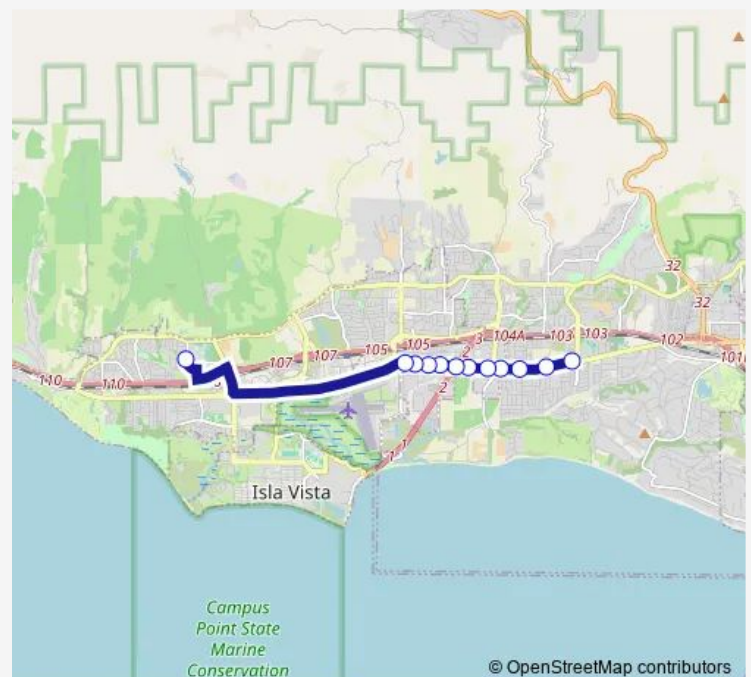

Friday 07:32-07:43

Saturday —

Sunday —

Route info

Direction: Hollister & Turnpike

Stops: 12

Trip Duration: 0 hour 28 min

Direction

Alameda & Padova 590 — Hollister & San Marcos

17 stops

[Open route schedule](#)

Alameda & Padova 590

Cathedral Oaks & Glen Annie

Cathedral oaks & Los Carneros

Cathedral Oaks & Camino Laguna Vista

Cathedral Oaks & Windsor

Hollister & Patterson

Hollister & San Ricardo

Hollister & Walnut

Hollister & San Marcos

Route schedule

Alameda & Padova 590 — Hollister & San Marcos

Monday 15:50

Tuesday 15:50

Wednesday 15:50

Thursday 15:50

Friday 12:45-15:50

Saturday —

Sunday —

Route info

Direction: Alameda & Padova 590

Stops: 17