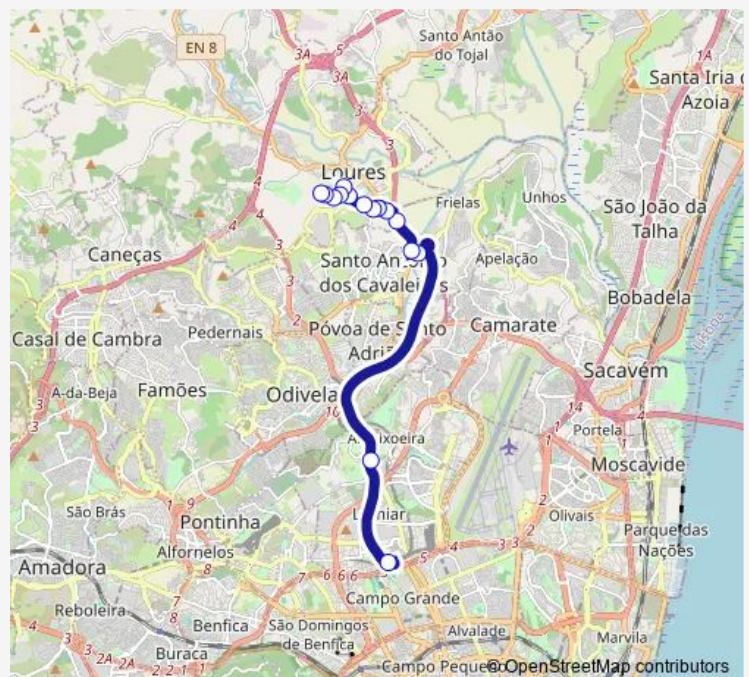

Monday 06:55-21:30

Tuesday 06:55-21:30

Wednesday 06:55-21:30

Thursday 06:55-21:30

Friday 06:55-21:30

Saturday —

Sunday —

Route info

Direction: Campo Grande (Metro) P2

Stops: 15

Trip Duration: 0 hour 20 min

2720 — Lisboa (C. Grande) - Loures (Bairro Urmeira)

Direction

Pcta Prof Barahona Fernandes (Urmeira) — Campo Grande (Desembarque Norte)

Route info

Direction: Pcta Prof Barahona Fernandes (Urmeira)

Stops: 12

Trip Duration: 0 hour 20 min

2720 Bus time schedules and route maps are available in an offline PDF at busmaps.com. Use the busmaps.com website to see live bus times, train schedule or subway schedule, and step-by-step directions for all public transit in Lisbon