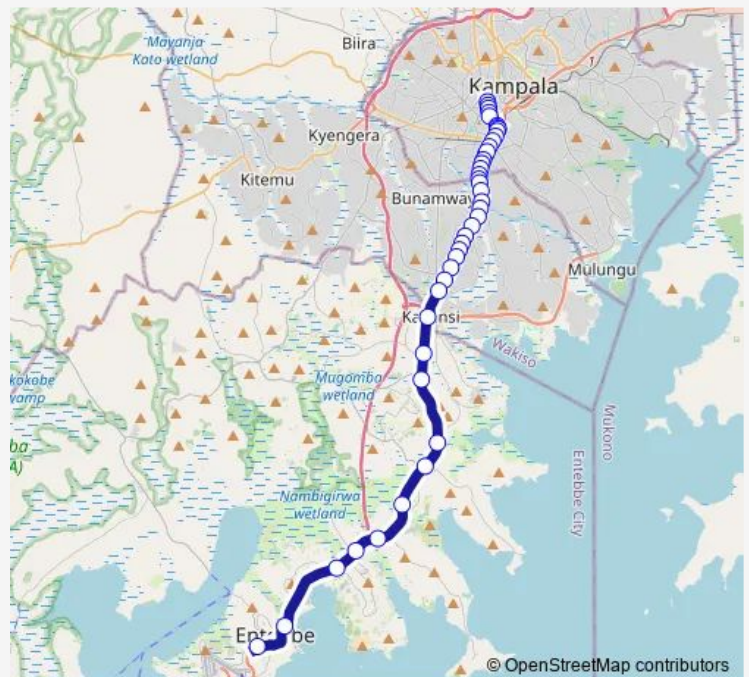

Thursday 06:30-19:00

Friday 06:30-19:00

Saturday 06:30-19:00

Sunday 06:30-19:00

Route info

Direction: Kitoro Taxi Park - Entebbe

Stops: 40

Trip Duration: 1 hour 58 min

■ IC073 — Kisenyi-Kitoro Taxi Park

Batabata - Bata Zana

Total Petrol Station (Namasumba)

Namasuba Sign Post

Freedom City Shopping Centre

Mk Clinic - Najja Nankumbi

Najjanankumbi - Zabba Supermarket

Stella - Najjanankumbi

Saturday 06:30-19:00

Sunday 06:30-19:00

Route info

Direction: Kobil (Kisenyi - Mwanga li Rd)

Stops: 43

Trip Duration: 1 hour 30 min

Zana Stage

Full Gospel Church - Zana Sign Post