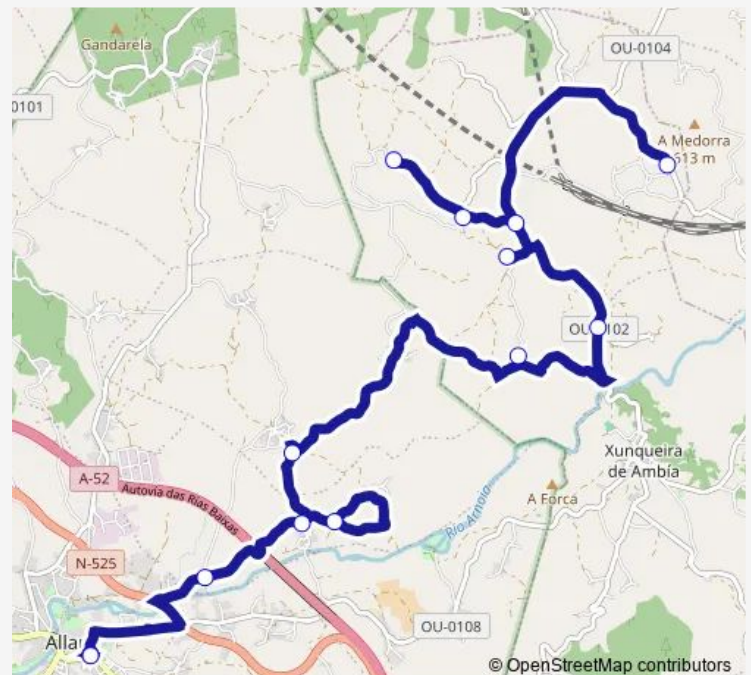

Friday 14:05

Saturday —

Sunday —

Route info

Direction: IES de Allariz

Stops: 13

Trip Duration: 0 hour 26 min

■ Xg615014 — OS Casares-IES DE Allariz

BusMaps

Direction

OS Casares — IES de Allariz

13 stops

[Open route schedule](#)

OS Casares

Armariz

A Pousa (Casa Alumno)