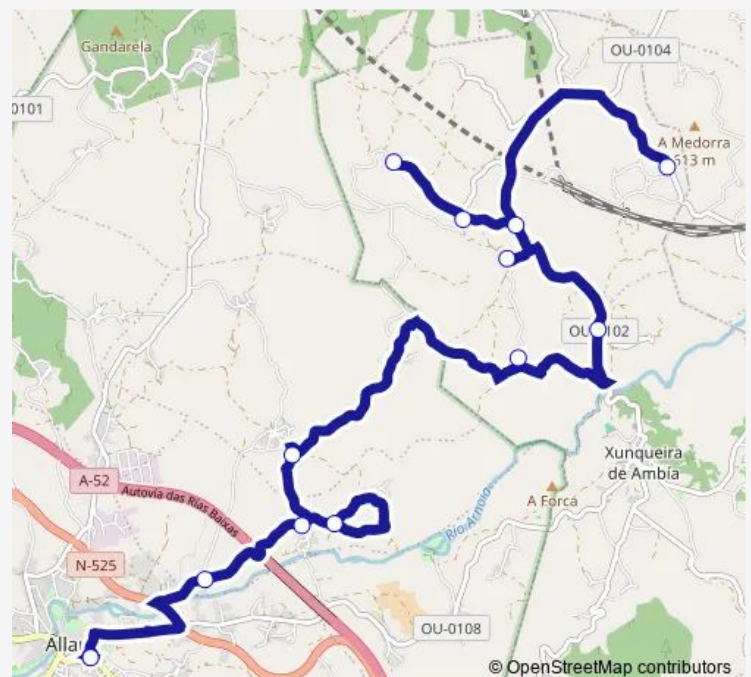

Friday 08:01

Saturday —

Sunday —

**Route info**

Direction: OS Casares

Stops: 13

Trip Duration: 0 hour 26 min

■ XG615014 — OS Casares-IES DE Allariz

**BusMaps**