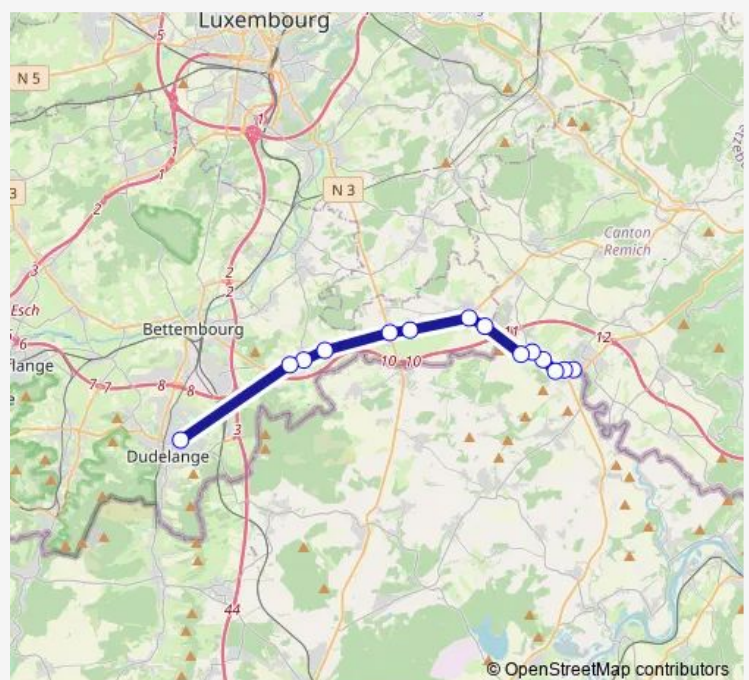

Bus N08

[Go to website](#)

Direction

Mondorf-les-Bains, Christophorus — Dudelange, Lycée Nic Bieber

14 stops

[Open route schedule](#)

Mondorf-les-Bains, Christophorus

Mondorf-les-Bains, Bei der Douane

Wednesday 07:00

Thursday 07:00

Friday 07:00

Saturday —

Sunday —

Route info

Direction: Mondorf-les-Bains, Christophorus

Stops: 14

Trip Duration: 0 hour 25 min

N08

BusMaps

Direction

Dudelange, Lycée Nic Bieber — Mondorf-les-Bains, Christophorus

14 stops

[Open route schedule](#)

Dudelange, Lycée Nic Bieber

Monday 14:40

Tuesday 14:40

Wednesday 14:40

Thursday 14:40

Friday 14:40

Saturday —

Sunday —

Route info