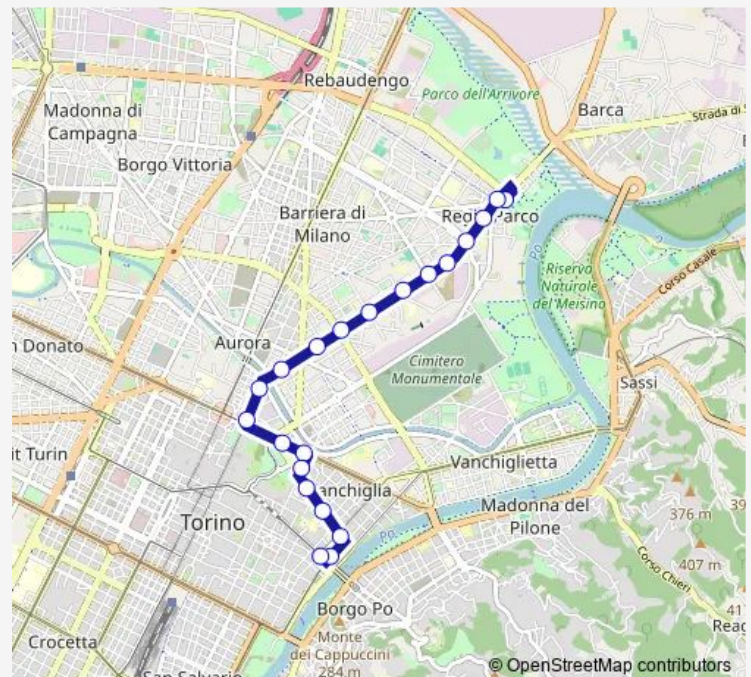

Fermata 5068 - Mole Antonelliana

Fermata 640 - Regina Margherita

Fermata 206 - Giardini Reali

Fermata 767 - Fiochetto

Fermata 765 - Dora Savona

Fermata 762 - Parma

Fermata 760 - Padova

Fermata 758 - Novara

### Route schedule

Fermata 478 - Vittorio Veneto — Fermata 747 - Sofia Cap

Monday 04:00-05:00

Tuesday 04:00-05:00

Wednesday —

Thursday —

Friday 25:00-02:00<sup>+1</sup>

Saturday 04:00-02:00<sup>+1</sup>

### Route info

Direction: Fermata 478 - Vittorio Veneto

Stops: 19

Trip Duration: 0 hour 20 min

N08 — notturna, piazza Vittorio Veneto - Piazza Sofia

## Route info

Direction: Fermata 747 - Sofia Cap

Stops: 21

Trip Duration: 0 hour 20 min

N08 Bus time schedules and route maps are available in an offline PDF at [busmaps.com](https://busmaps.com). Use the [busmaps.com](https://busmaps.com) website to see live bus times, train schedule or subway schedule, and step-by-step directions for all public transit in Turin