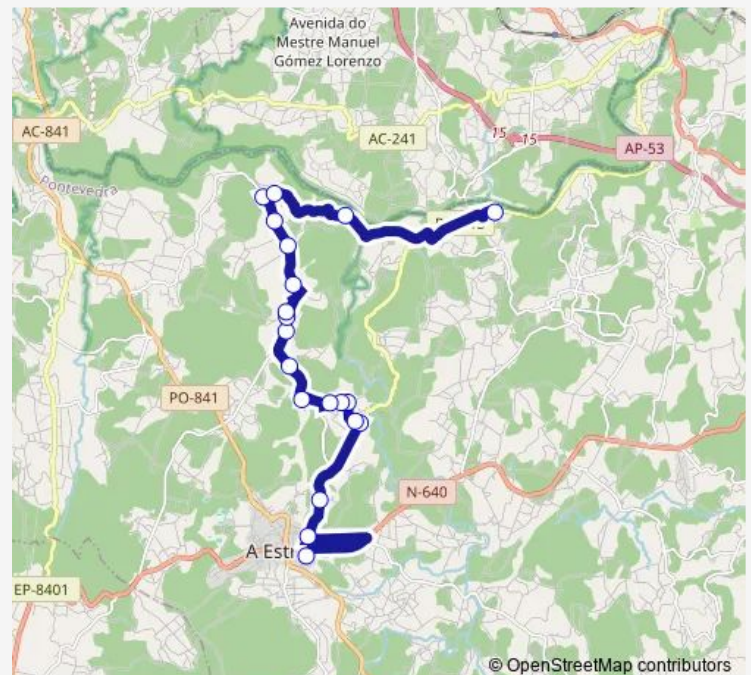

### Direction

A Estrada E.A. — Riveira

20 stops

[Open route schedule](#)

A Estrada E.A.

Leicures

Vilar ( A Estrada)

Aguions

### Route schedule

A Estrada E.A. — Riveira

Monday 12:15

Tuesday —

Wednesday 12:15

Thursday —

Friday 12:15

Saturday —

### Route info

Direction: A Estrada E.A.

Stops: 20

Trip Duration: 0 hour 30 min

■ Xg860022 — Riveira-A Estrada (Instituto Fp)

## Route info

Direction: Riveira

Stops: 21

Trip Duration: 0 hour 30 min

Xg860022 Bus time schedules and route maps are available in an offline PDF at [busmaps.com](https://busmaps.com). Use the [busmaps.com](https://busmaps.com) website to see live bus times, train schedule or subway schedule, and step-by-step directions for all public transit in Vedra