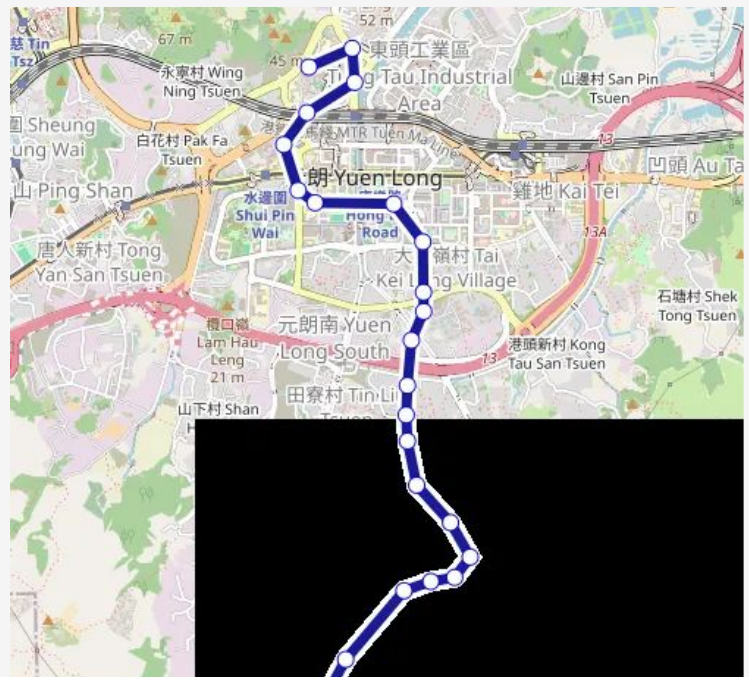

Monday 06:00-23:10

Tuesday 06:00-23:10

Wednesday 06:00-23:10

Thursday 06:00-23:10

Friday 06:00-23:10

Saturday 06:00-23:15

Sunday 06:00-23:15

Route info

Direction: [Lrtfeeder] TAI Tong Wong NAI TUN Tsuen

Stops: 24

Trip Duration: 0 hour 32 min

■ K66 — Long Ping - TAI Tong Wong NAI TUN Tsuen

[Kmb] Hong Shui House Shui PIN WAI Estate[[Lrtfeeder] Hong Shui House, Shui PIN WAI Estate][Lwb] Hong Shui House