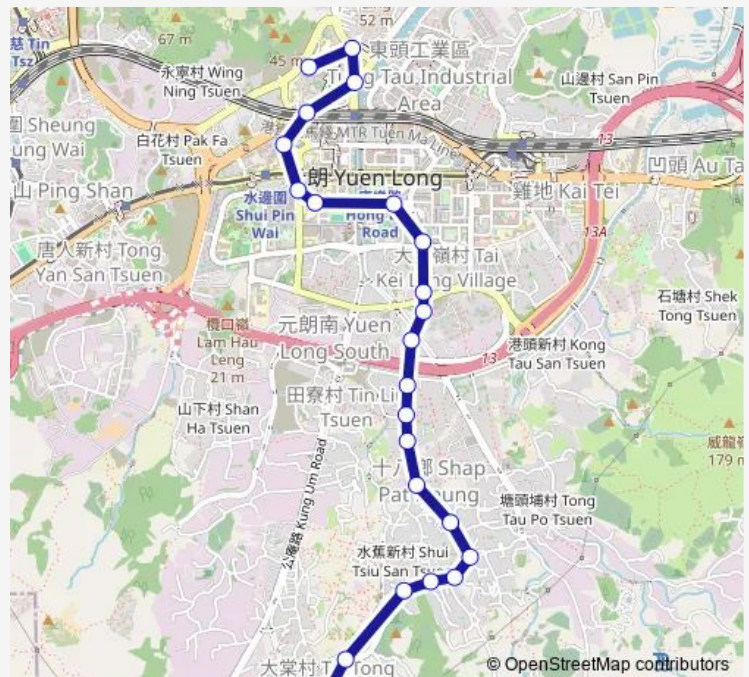

### Route schedule

[Lrtfeeder] TAI Tong Wong NAI TUN Tsuen — [Kmb] Long Ping Estate BUS Terminus[[Lrtfeeder] Long Ping (BUS Terminus)][Lwb] Long Ping Estate

Monday	06:00-23:10
Tuesday	06:00-23:10
Wednesday	06:00-23:10
Thursday	06:00-23:10
Friday	06:00-23:10
Saturday	06:00-23:15
Sunday	06:00-23:15

### Route info

Direction: [Lrtfeeder] TAI Tong Wong NAI TUN Tsuen

Stops: 24

Trip Duration: 0 hour 31 min

■ K66 — Long Ping - TAI Tong Wong NAI TUN Tsuen

[Kmb] Hong Shui House Shui PIN WAI Estate[[Lrtfeeder] Hong Shui House, Shui PIN WAI Estate][Lwb] Hong Shui House