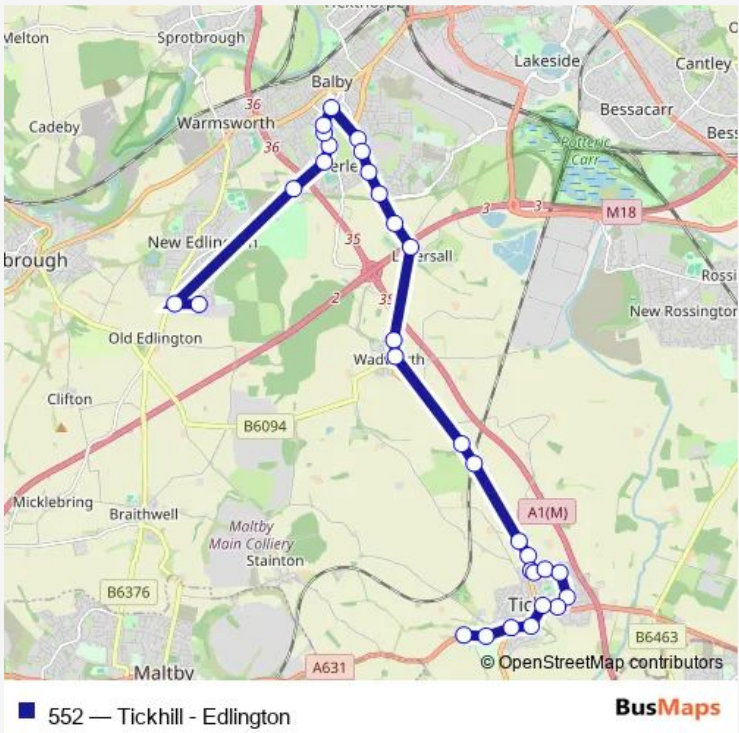

Bus 552 Tickhill - Edlington

[Go to website](#)

**Direction**  
 Tait Avenue/Top View Crescent — Rotherham Road/Friars Lane  
 31 stops  
[Open route schedule](#)

- Tait Avenue/Top View Crescent
- Tait Avenue/Edlington Lane
- Broomhouse Lane/Grange Lane
- Broomhouse Lane/Galsworthy Close
- Springwell Lane/Walpole Close
- Springwell Lane/Westbourne Gardens
- Springwell Lane/Warde Avenue
- Springwell Lane/Cedar Road
- Tickhill Road/Clayfields
- Tickhill Road/Clayfields
- Tickhill Road/Alverley Lane
- Tickhill Road/Fulwood Drive
- Tickhill Road/Hall Balk Lane
- Wadworth Hill/Bubup Hill
- Wadworth Hill/Rockcliffe Drive
- Main Street/Ratten Row
- Doncaster Road/Wadworth Bar Farm
- Doncaster Road/Oddy Lane
- Doncaster Road/Dadsley Road
- Doncaster Road/Estfeld Close
- Doncaster Road/Common Lane

Route schedule  
 Tait Avenue/Top View Crescent — Rotherham Road/Friars Lane

Monday	15:00-15:55
Tuesday	15:00-15:55
Wednesday	15:00-15:55
Thursday	15:00-15:55
Friday	15:00-15:55
Saturday	—
Sunday	—

**Route info**  
 Direction: Tait Avenue/Top View Crescent  
 Stops: 31  
 Trip Duration: 0 hour 32 min