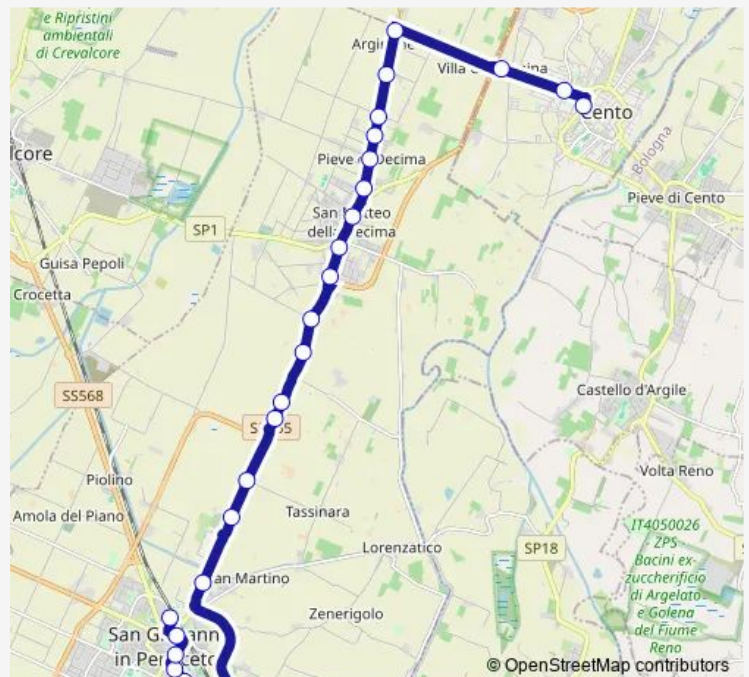

Thursday 14:25-18:45

Friday 14:25-18:45

Saturday 14:25-18:20

Sunday —

Route info

Direction: Modena Autostazione

Stops: 49

Trip Duration: 1 hour 13 min